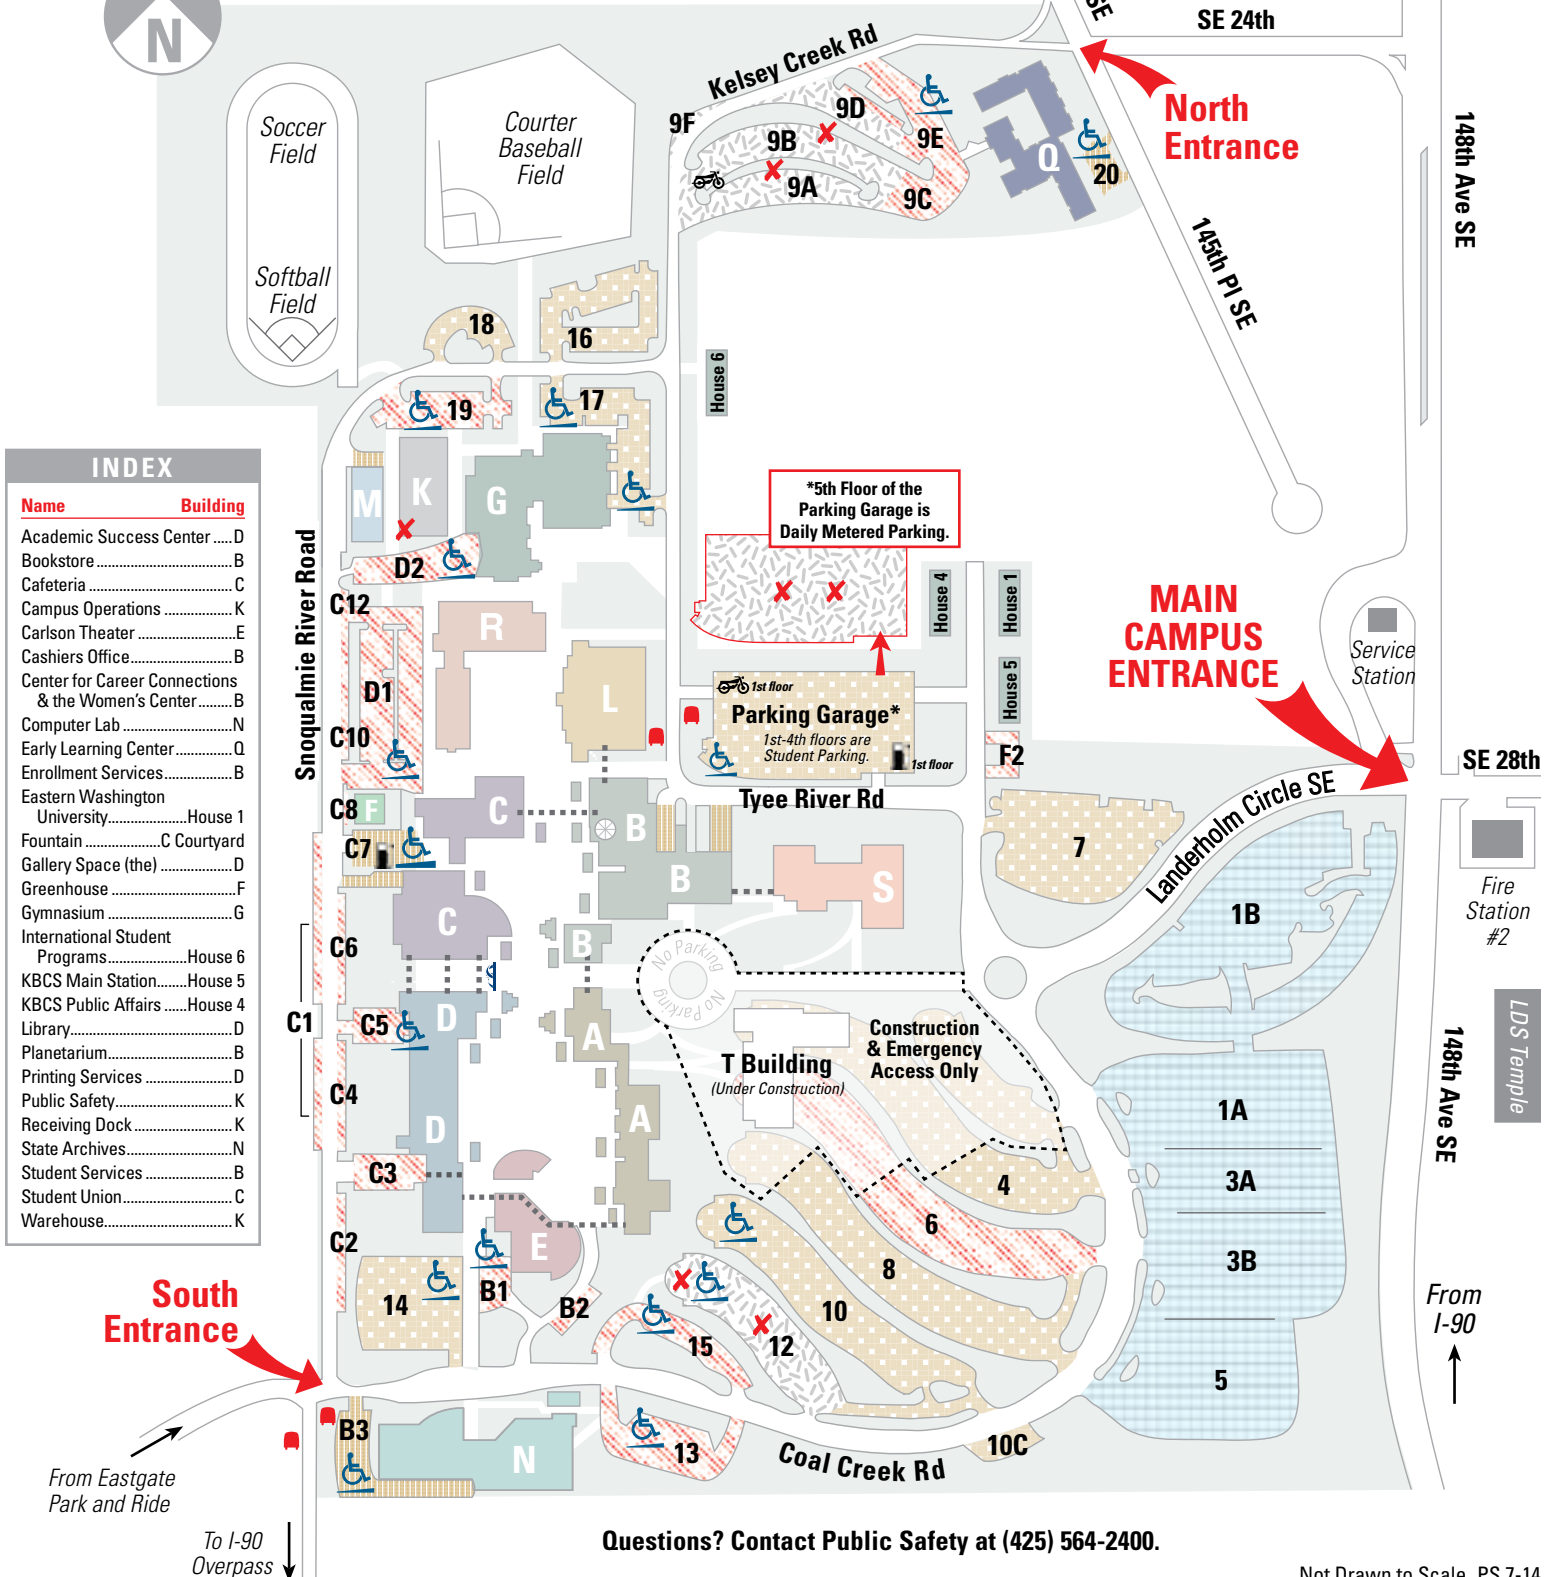

BELLEVUE COLLEGE

MAIN CAMPUS PARKING MAP

LEGEND

- Daily Metered Parking**
Open to Visitors, Employees, & Students w/ Quarterly Permits
- Discount Permit Parking**
Requires Discount Permit (all student permits okay)
- Student Parking**
Requires Non-discount Student Permit (daily permits okay)

- Employee Parking**
Requires Employee Permit
- Reserved Parking**
Loading Dock
- Metro Bus Stop**
- Electric Vehicle Charging Station**

- Pay Station Location**
- Wheelchair Accessible**
- Motorcycle Parking**
- Second Floor Walkway**

Information subject to change - please check entrance sign at lots for current restrictions.

| Name | Building |
|--|-------------|
| Academic Success Center | D |
| Bookstore | B |
| Cafeteria | C |
| Campus Operations | K |
| Carlson Theater | E |
| Cashiers Office | B |
| Center for Career Connections & the Women's Center | B |
| Computer Lab | N |
| Early Learning Center | Q |
| Enrollment Services | B |
| Eastern Washington University | House 1 |
| Fountain | C Courtyard |
| Gallery Space (the) | D |
| Greenhouse | F |
| Gymnasium | G |
| International Student Programs | House 6 |
| KBCS Main Station | House 5 |
| KBCS Public Affairs | House 4 |
| Library | D |
| Planetarium | B |
| Printing Services | D |
| Public Safety | K |
| Receiving Dock | K |
| State Archives | N |
| Student Services | B |
| Student Union | C |
| Warehouse | K |

Questions? Contact Public Safety at (425) 564-2400.