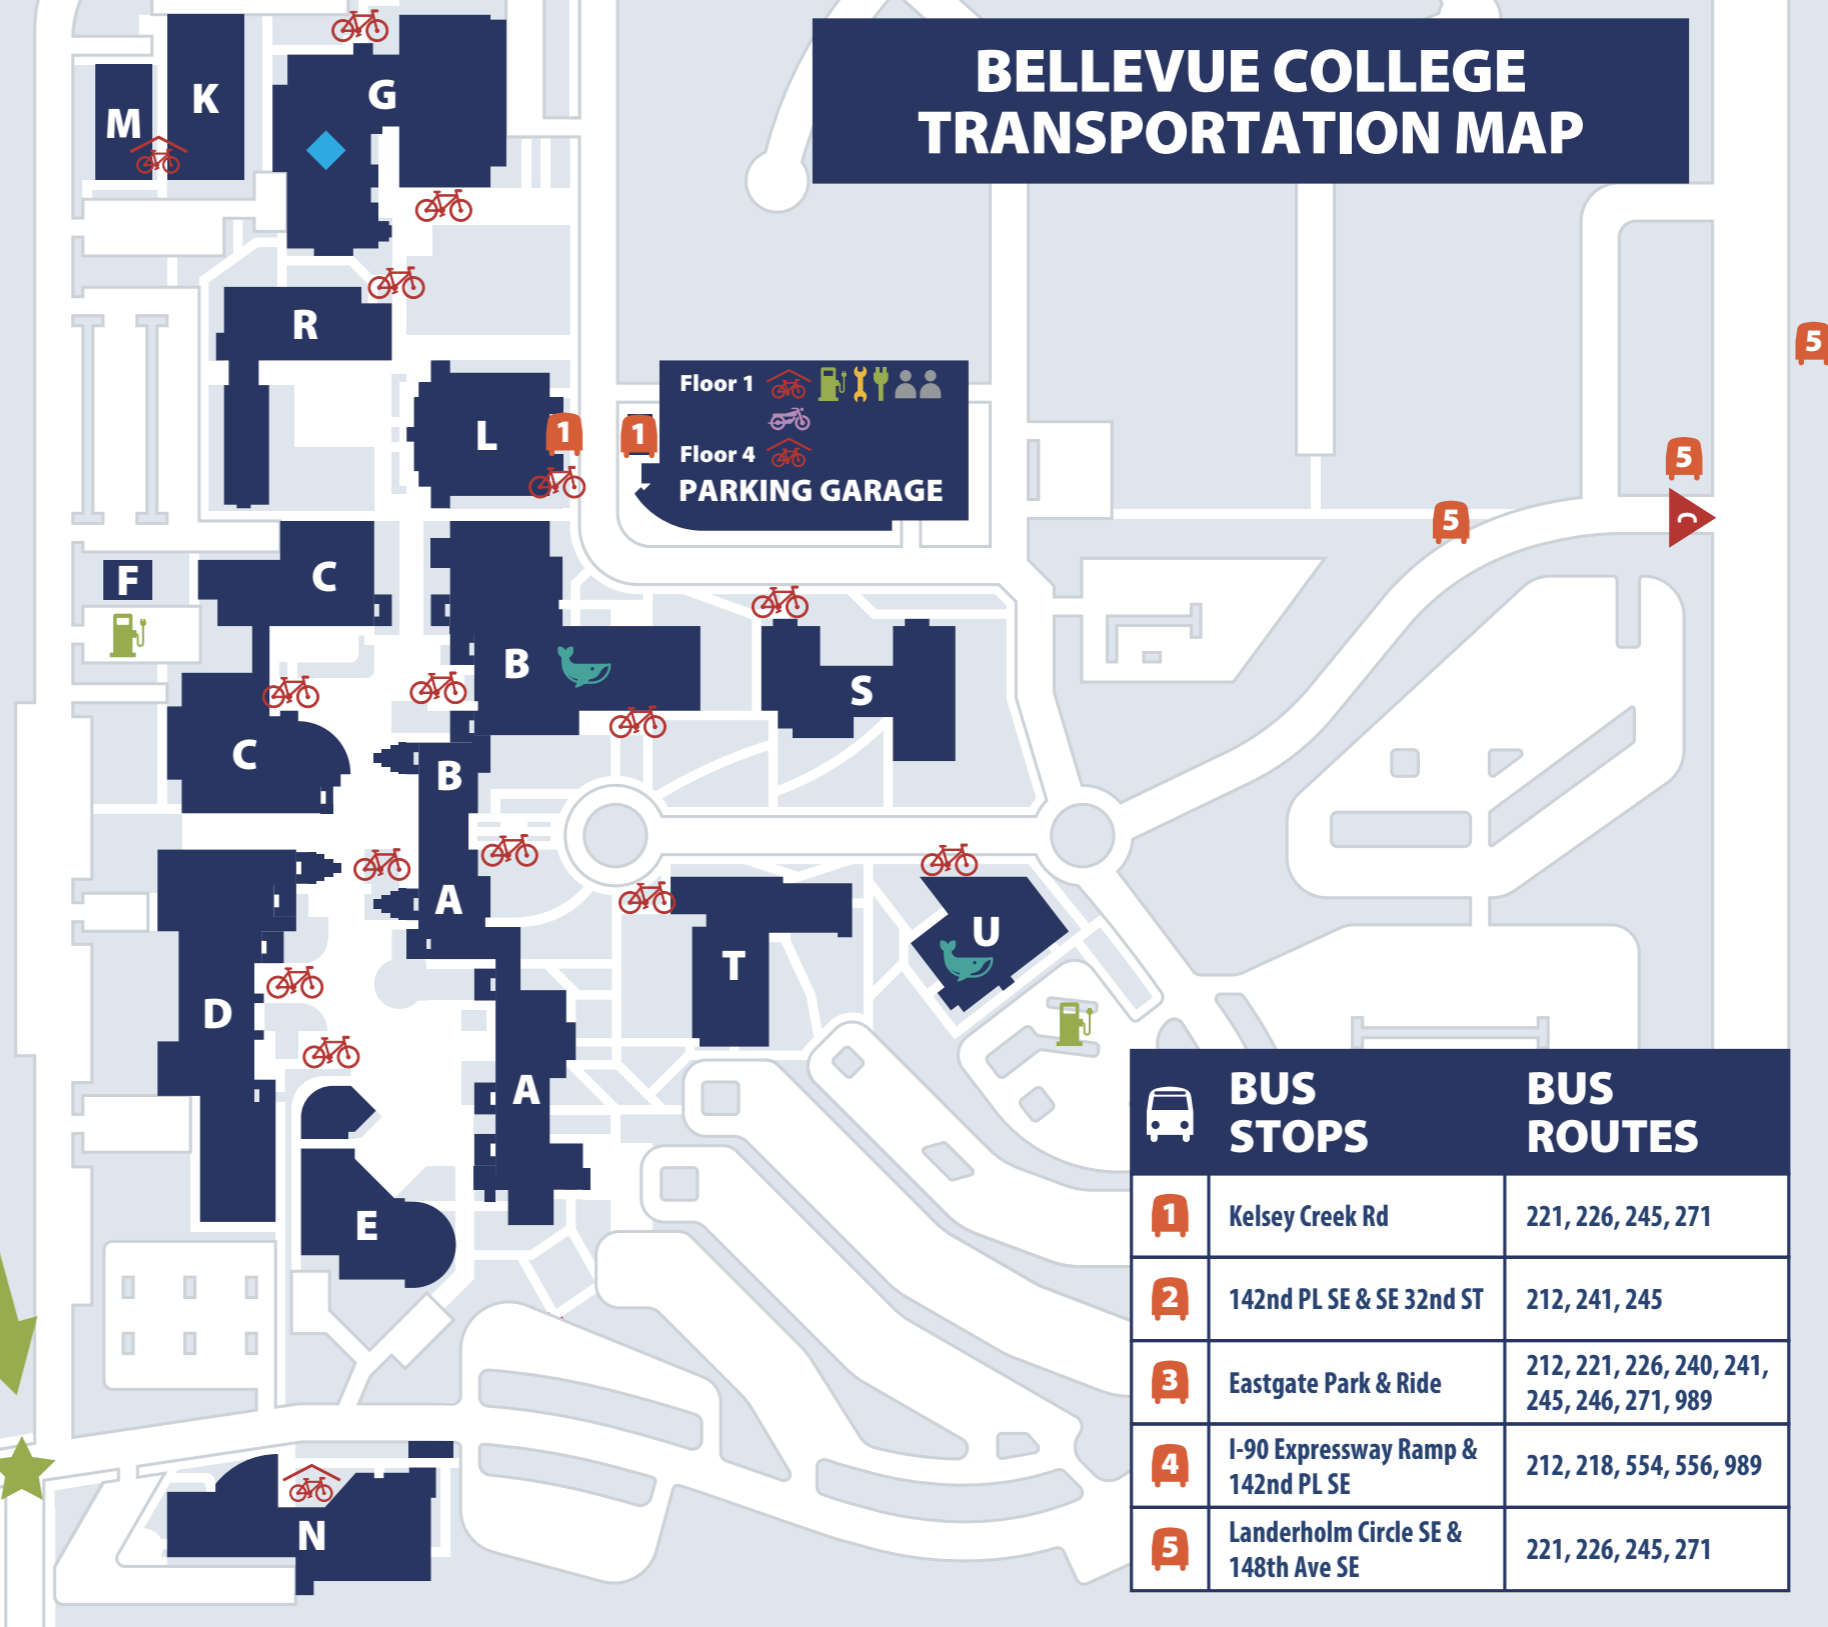

LEGEND

	Bicycle Parking		To Downtown Bellevue & Crossroads Mall
	Sheltered Bicycle Parking		To I-90 Seattle Trail
	Showers & Lockers		To I-90 Issaquah Trail
	FixIt Bike Repair & Bus Rack Practice Station		To West Lake Sammamish
	Bus Stop		Motorcycle Parking
	E-Vehicle Charging Station		ORCA Pick Up
	Carpool Parking		Electric/Hybrid Parking

BELLEVUE COLLEGE TRANSPORTATION MAP

	BUS STOPS	BUS ROUTES
	Kelsey Creek Rd	221, 226, 245, 271
	142nd PL SE & SE 32nd ST	212, 241, 245
	Eastgate Park & Ride	212, 221, 226, 240, 241, 245, 246, 271, 989
	I-90 Expressway Ramp & 142nd PL SE	212, 218, 554, 556, 989
	Landerholm Circle SE & 148th Ave SE	221, 226, 245, 271