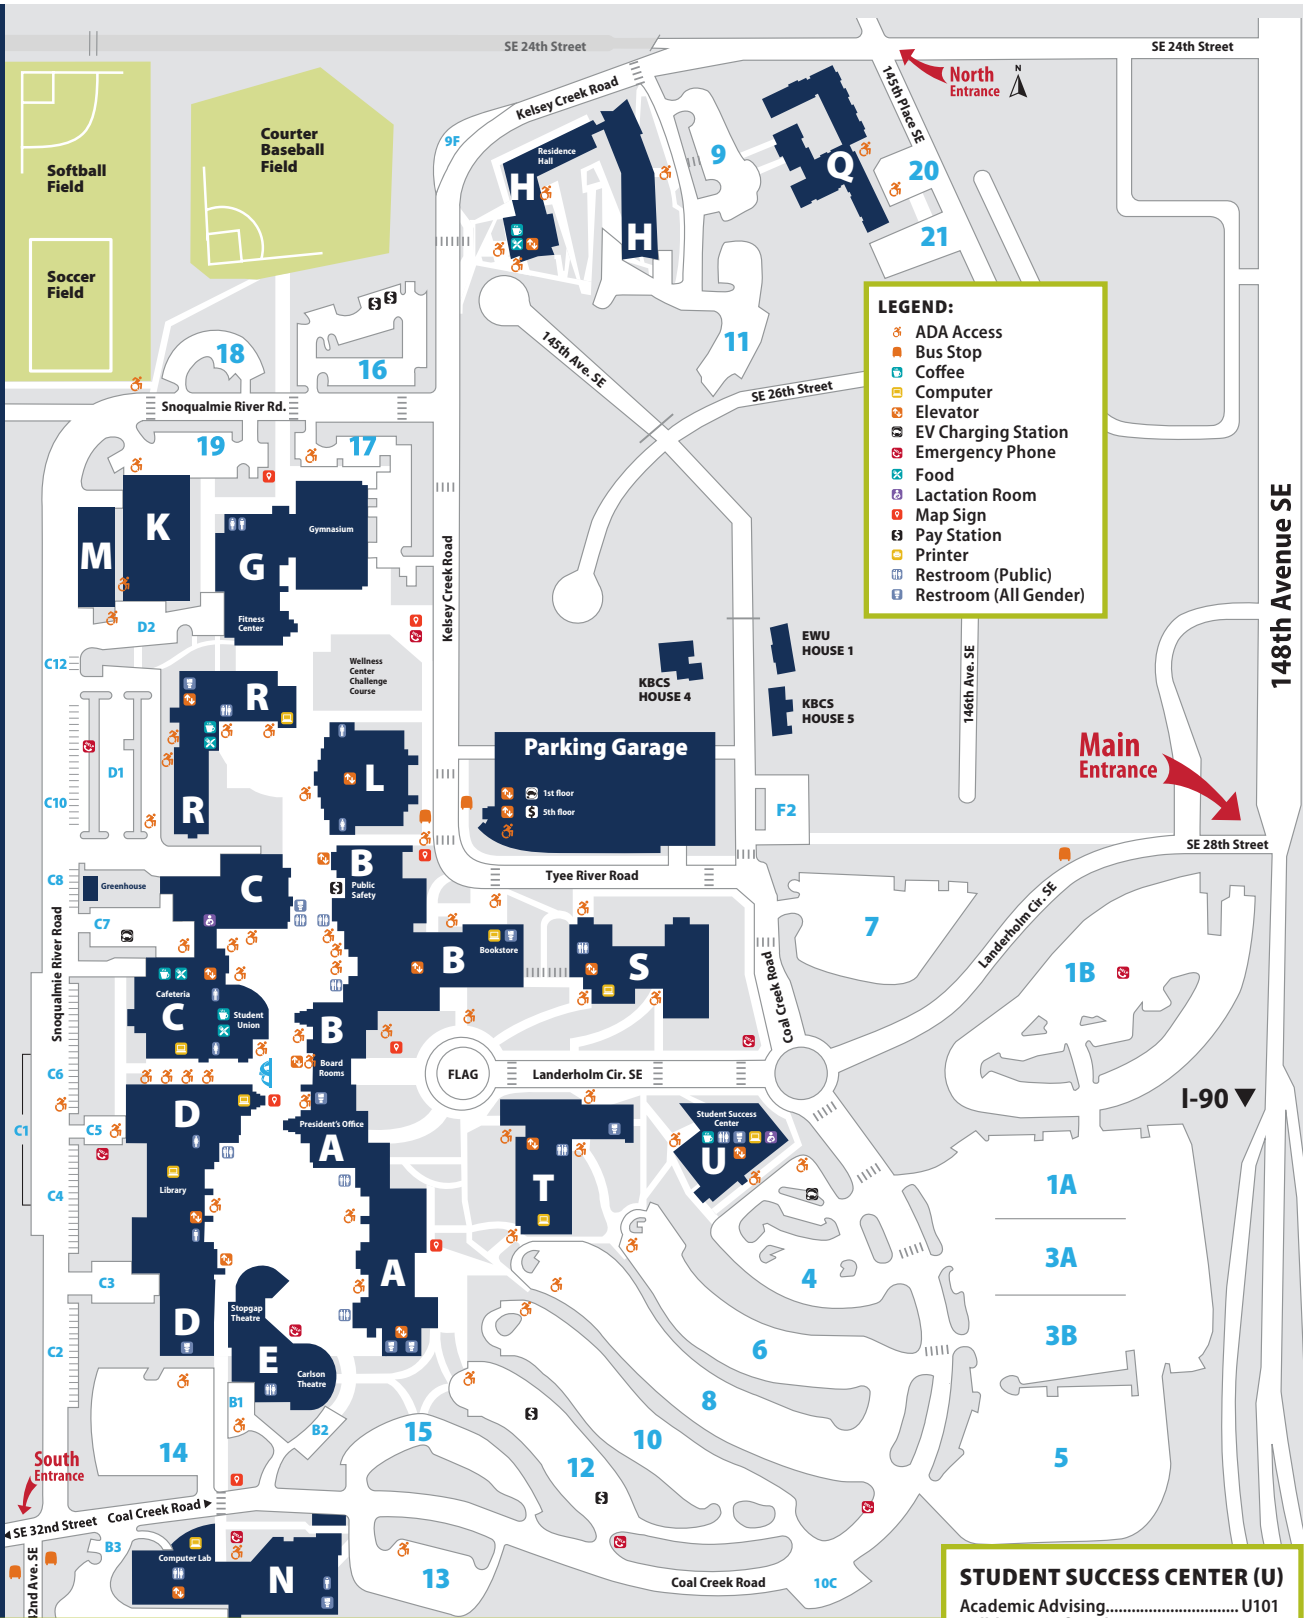

BELLEVUE COLLEGE

3000 Landerholm Circle SE
Bellevue, WA 98007-6484

MAIN CAMPUS PARKING MAP

NEED HELP?

Public Safety
425-564-2400

Student Affairs
425-564-2222

Academic Success Center (Tutoring & Reading, Writing, Math Labs).....D204
 Administrative ServicesB125
 Arts & Humanities Division Office.....R230
 Art Gallery (The Gallery Space).....D271
 Basic Skills Learning LabR108
 Board Room(s)B201
 BookstoreB127
 CafeteriaC115
 Campus Business CenterC105
 Campus OperationsK100
 Computer Labs (Open)D101 & N250
 Conference & Lecture HallN201
 Dance StudioR014
 Early Learning Center (ELC)Q Building
 Eastern Washington UniversityHouse 1
 Effectiveness, Research, & Grants.....A242
 Faculty Commons.....D104
 Fitness CenterG111

Foundation.....A101
 GymnasiumG Building
 Health Sciences, Education & Wellness Institute (HSEWI) Division Office.....T208
 Human Resources.....B144, B125
 Information Technology & Resources.. B233
 Institute for Business & Information Technology (iBIT) Division Office.....A254
 Institutional Advancement.....A101
 Instruction Office/VP of Instruction.....A202
 Lactation Rooms.....C236, U003, U308
 Library.....D126
 KBCS 91.3 FM Main StudioHouse 5
 KBCS 91.3 FM Public AffairsHouse 4
 MailroomK106
 Meeting/Dining Rooms...C120A/B, C130A/B
 Neurodiversity Navigators Program.....B131
 PALS Center.....C106
 PlanetariumB244

President's OfficeA201
 Printing ServicesD175
 Public SafetyB132
 Puget Sound Regional Archives.....N100
 Receiving DockK102
 Science Division OfficeL200
 Social Science Division OfficeD110
 Student ProgramsC building
 Theatres:
 • CarlsonE100
 • Stop Gap Studio TheatreE101
 Television ServicesD152
 Title IX OfficeC227
 WarehouseK110

LEARN MORE:
bellevuecollege.edu/visitors