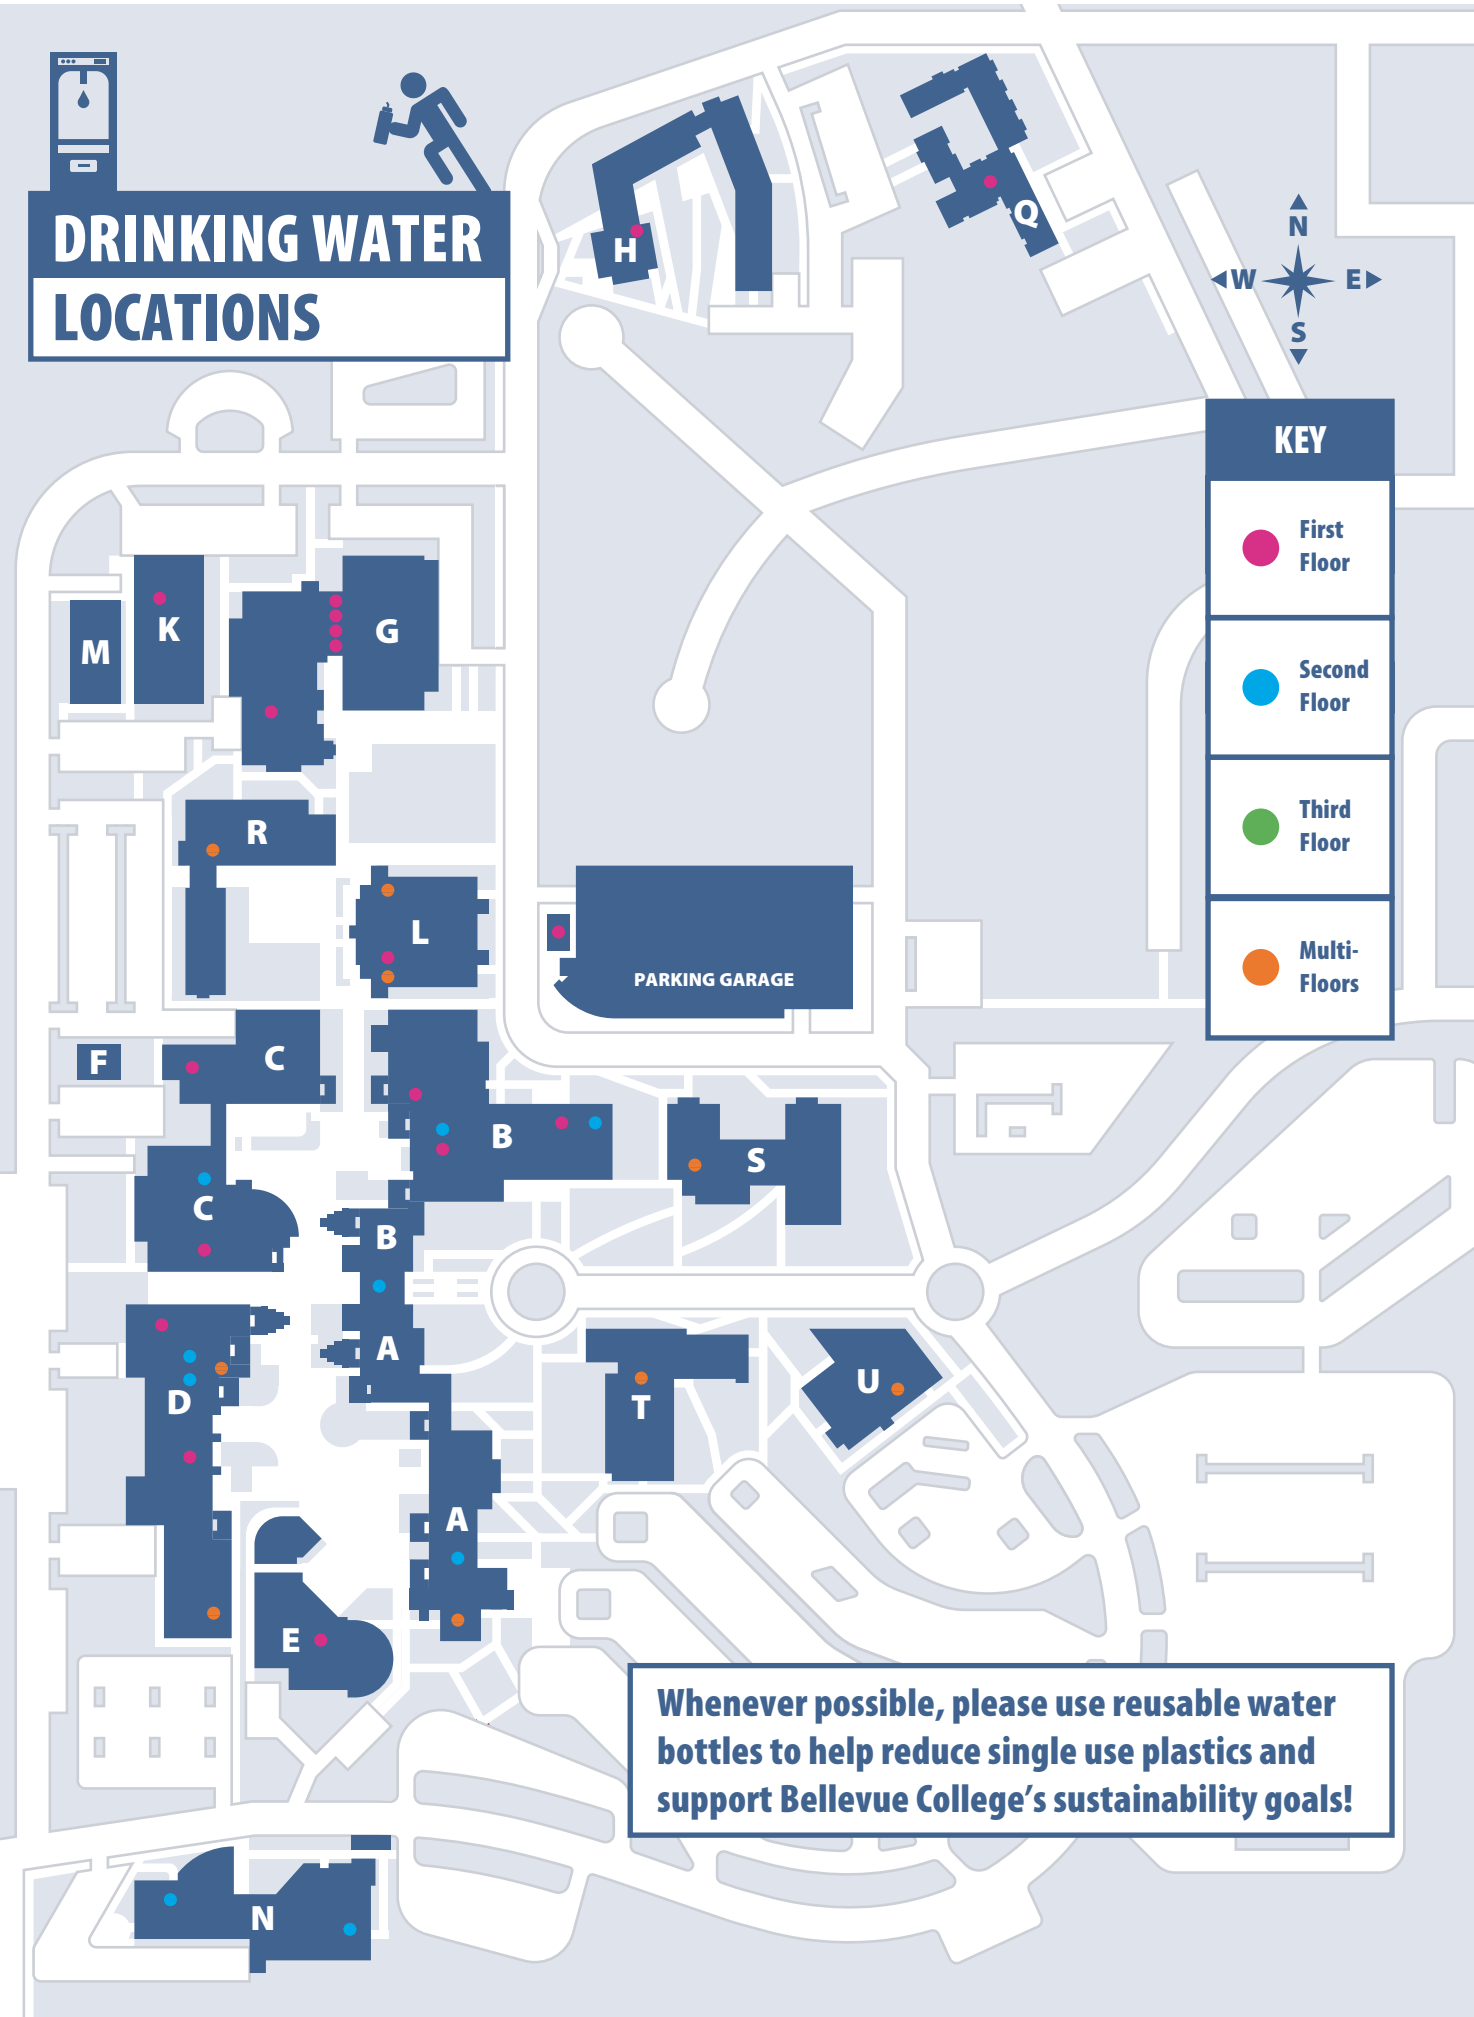

# DRINKING WATER LOCATIONS

KEY	
	First Floor
	Second Floor
	Third Floor
	Multi-Floors

**Whenever possible, please use reusable water bottles to help reduce single use plastics and support Bellevue College's sustainability goals!**