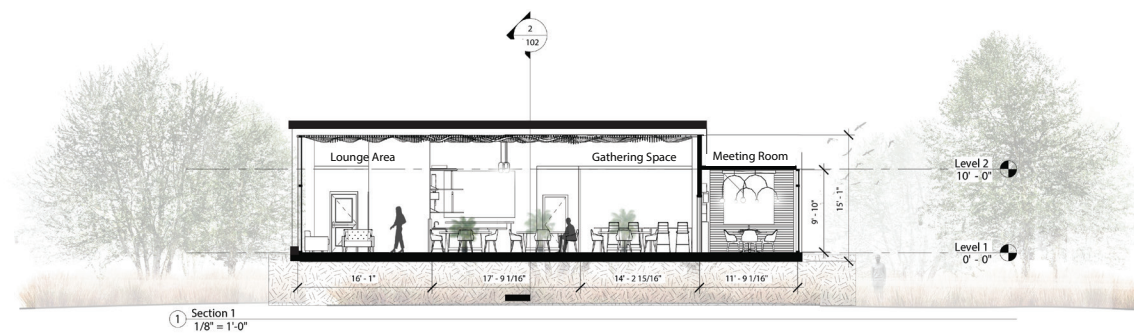

Coffeehouse/Social Justice Hub

Interlock

Is to become locked together or to intersect and interconnect

Disability Justice relating to the Design Concept Designing a public space like a coffee hub, in a high traffic area like a college campus, it's very important to clearly define paths of travel, have a logic layout that is easy to understand and people feel safe in, and use a good contrast to make it easier for everyone to see clearly. I have reached this goal by:
 Avoiding tight hallways. Use clear signage. Use good contrast (mainly with wood)