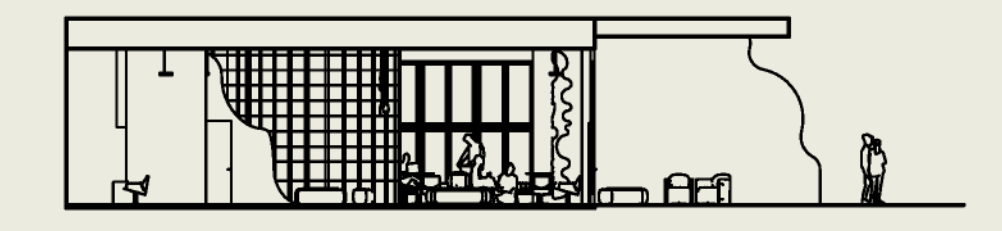

# Blurring the lines between exterior and interior space

BY MAGAN BOURIOT

Social Justice Hub  
INDES 381

Reconnect with ourselves, our community and nature through the use of organic shapes going through spaces, natural light and a pop of color to boost energy.

- ADA compliant toilet
- ADA compliant floating sink
- ADA compliant handle bars
- Wheelchair accessible counter
- Ethically sourced
- Low Emitting
- Recycled materials
- Curved textured wall to help with acoustical noise
- Different types of seating for different disabilities
- Moveable furniture
- Greenguard certified
- Recycled fabrics
- low emitting materials

SOCIAL JUSTICE HUB FLOOR PLAN  
SCALE: 1/16" = 1' - 0"

- Group 1: Zen View + Common areas at heart
- Group 2: Outdoor room + half open wall
- Group 3: opening to the street
- Group 4: The shape of Indoor Space

SECTION A  
Scale: 1/16" = 1' - 0"

SECTION B  
Scale: 1/16" = 1' - 0"

- Energy and joy
- Safety and brings warmth
- idea of safety, growth and the environment
- Open spaces, freedom and imagination
- sophistication and cleanliness