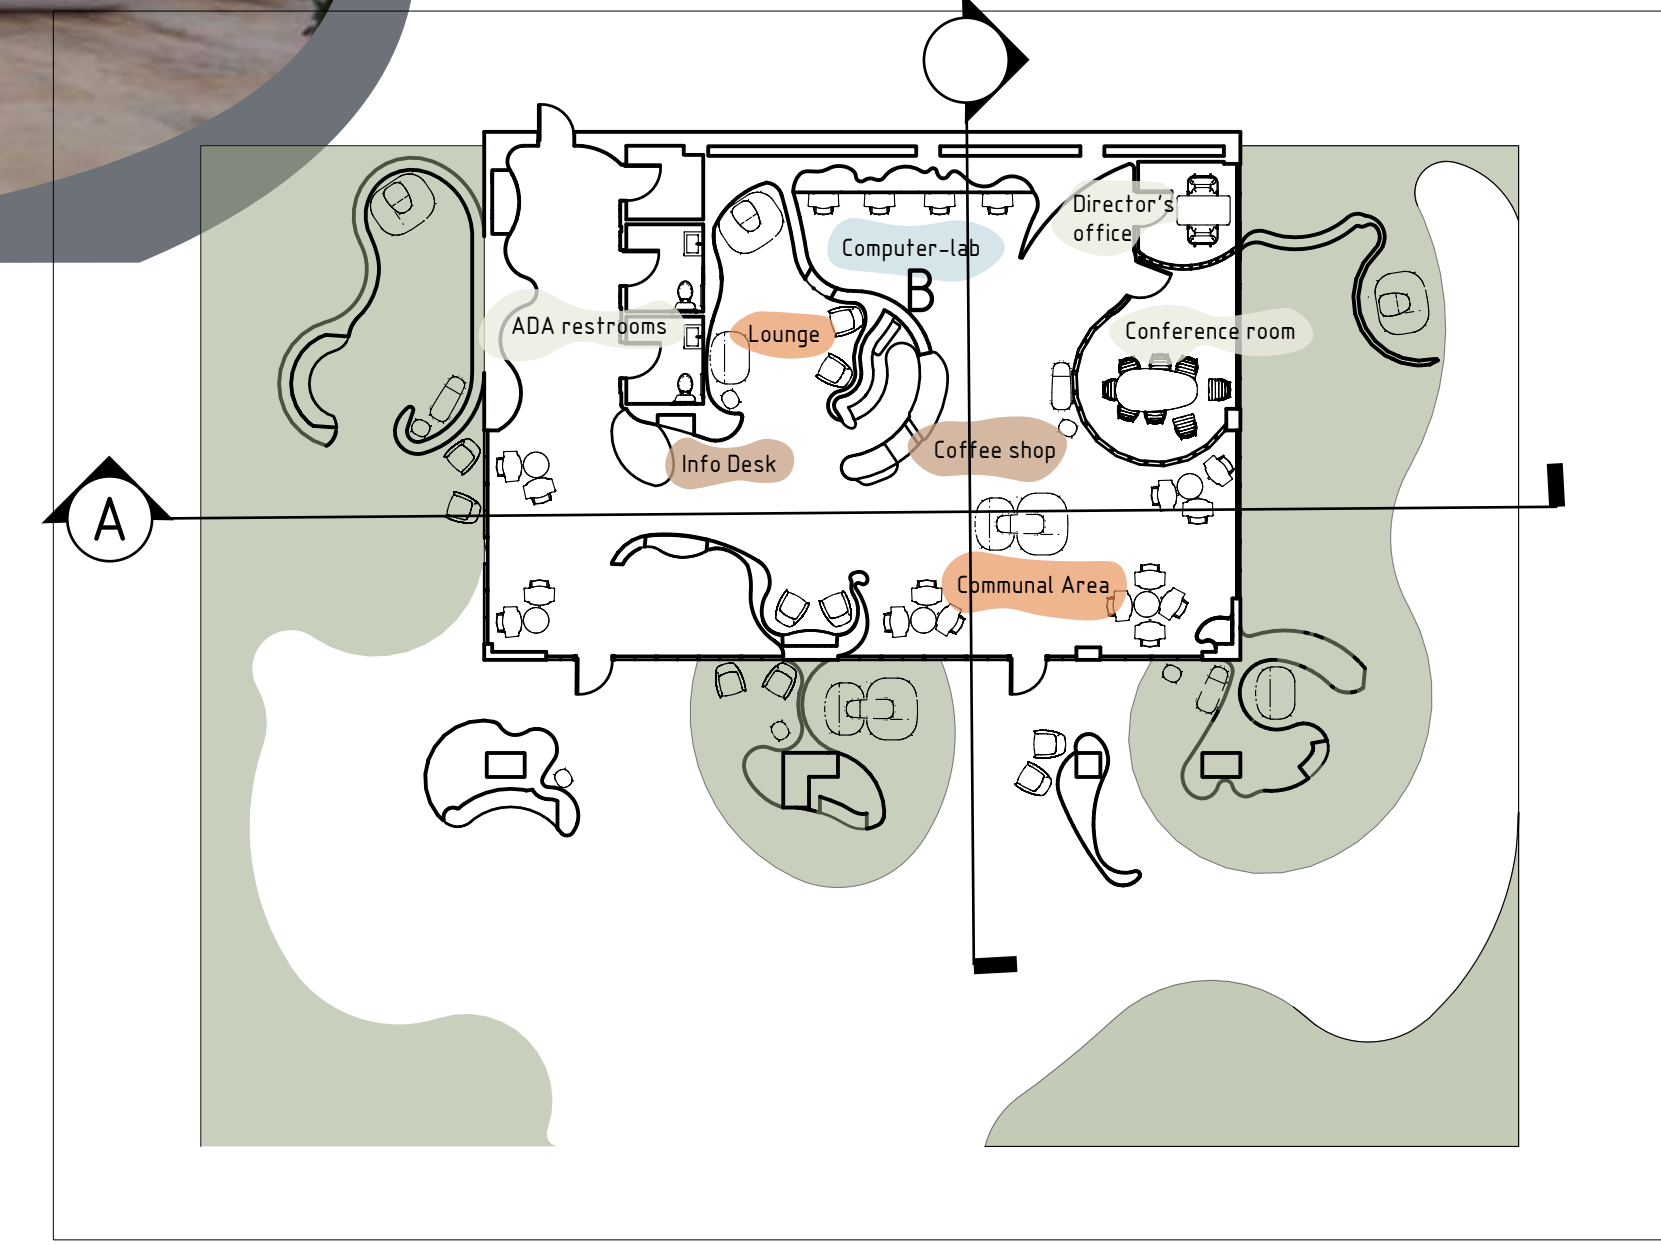

# Blurring the lines between exterior and interior space

BY MAGAN BOURIOT

Social Justice Hub  
INDES 381

Reconnect with ourselves, our community and nature through the use of organic shapes going through spaces, natural light and a pop of color to boost energy.

- ADA compliant toilet
- ADA compliant floating sink
- ADA compliant handle bars
- Wheelchair accessible counter
- Ethically sourced
- Low Emitting
- Recycled materials
- Curved textured wall to help with acoustical noise
- Different types of seating for different disabilities
- Moveable furniture
- Greenguard certified
- Recycled fabrics
- low emitting materials

SOCIAL JUSTICE HUB FLOOR PLAN  
SCALE: 1/16" = 1' - 0"

- Group 1: Zen View + Common areas at heart
- Group 2: Outdoor room + half open wall
- Group 3: opening to the street
- Group 4: The shape of Indoor Space

SECTION A  
Scale: 1/16" = 1' - 0"

SECTION B  
Scale: 1/16" = 1' - 0"

- Energy and joy
- Safety and brings warmth
- idea of safety, growth and the environment
- Open spaces, freedom and imagination
- sophistication and cleanliness