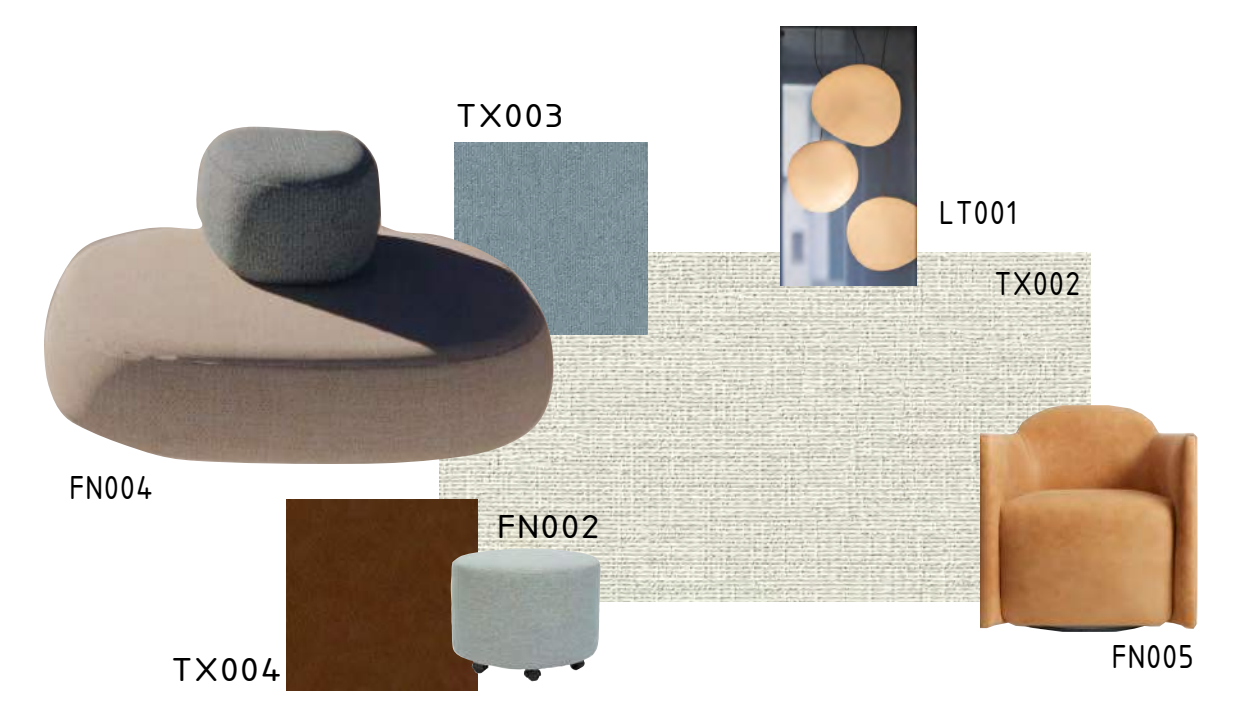

# Blurring the lines between exterior and interior space

BY MAGAN BOURIOT

Social Justice Hub  
INDES 381

Reconnect with ourselves, our community and nature through the use of organic shapes going through spaces, natural light and a pop of color to boost energy.

- ADA compliant toilet
- ADA compliant floating sink
- ADA compliant handle bars
- Wheelchair accessible counter
- Ethically sourced
- Low Emitting
- Recycled materials
- Curved textured wall to help with acoustical noise
- Different types of seating for different disabilities
- Moveable furniture
- Greenguard certified
- Recycled fabrics
- low emitting materials

SOCIAL JUSTICE HUB FLOOR PLAN  
SCALE: 1/16" = 1' - 0"

- Group 1: Zen View + Common areas at heart
- Group 2: Outdoor room + half open wall
- Group 3: opening to the street
- Group 4: The shape of Indoor Space

SECTION A  
Scale: 1/16" = 1' - 0"

SECTION B  
Scale: 1/16" = 1' - 0"

- Energy and joy
- Safety and brings warmth
- idea of safety, growth and the environment
- Open spaces, freedom and imagination
- sophistication and cleanliness