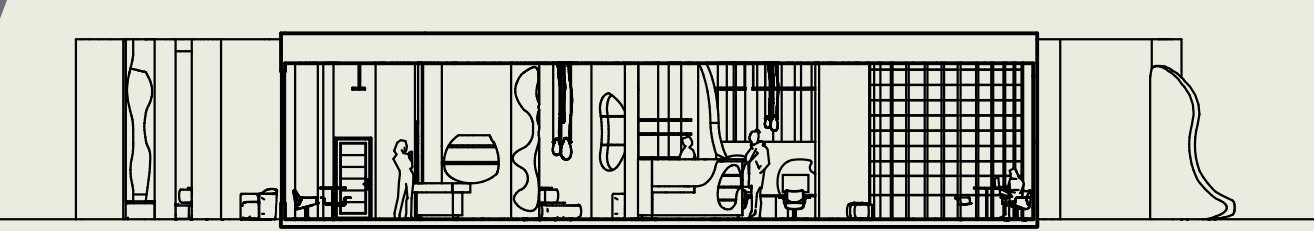

# Blurring the lines between exterior and interior space

BY MAGAN BOURIOT

Social Justice Hub  
INDES 381

Reconnect with ourselves, our community and nature through the use of organic shapes going through spaces, natural light and a pop of color to boost energy.

- ADA compliant toilet
- ADA compliant floating sink
- ADA compliant handle bars
- Wheelchair accessible counter
- Ethically sourced
- Low Emitting
- Recycled materials
- Curved textured wall to help with acoustical noise
- Different types of seating for different disabilities
- Moveable furniture
- Greenguard certified
- Recycled fabrics
- low emitting materials

SOCIAL JUSTICE HUB FLOOR PLAN  
SCALE: 1/16" = 1' - 0"

- Group 1: Zen View + Common areas at heart
- Group 2: Outdoor room + half open wall
- Group 3: opening to the street
- Group 4: The shape of Indoor Space

SECTION A  
Scale: 1/16" = 1' - 0"

SECTION B  
Scale: 1/16" = 1' - 0"

- Energy and joy
- Safety and brings warmth
- idea of safety, growth and the environment
- Open spaces, freedom and imagination
- sophistication and cleanliness