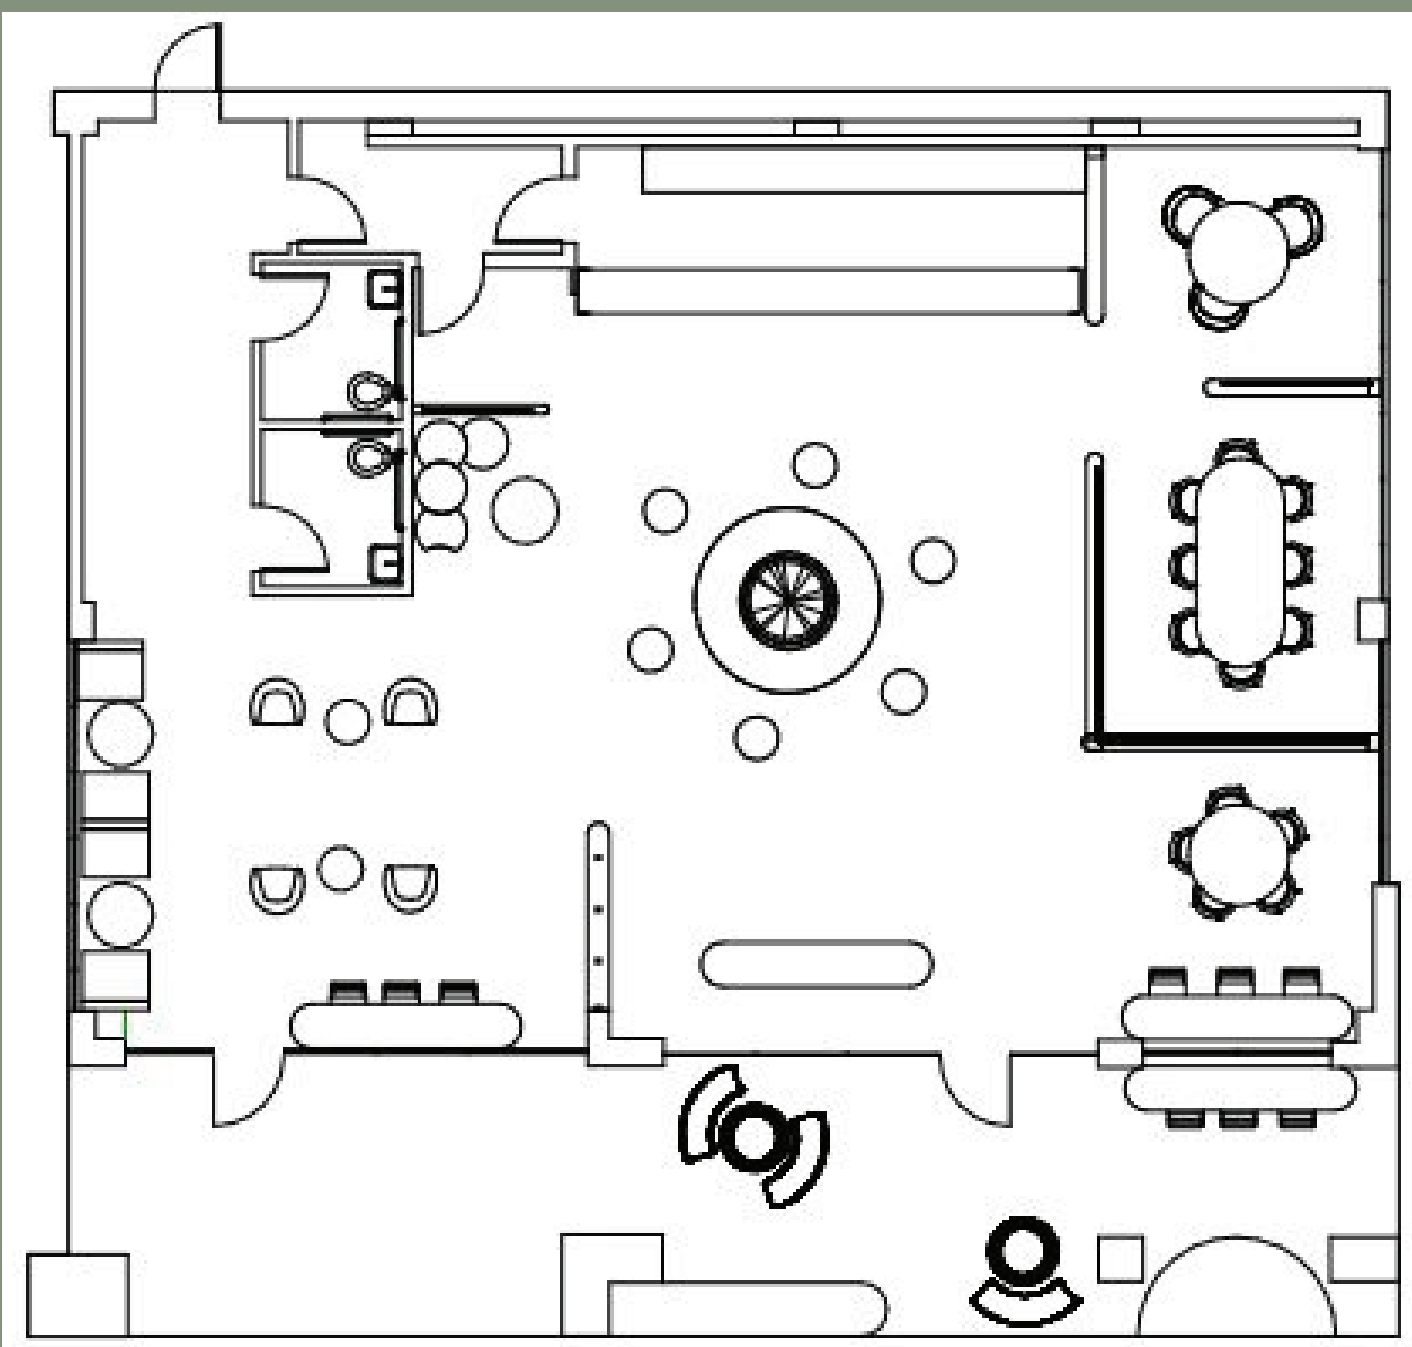

Parti Diagram

Sustainable Elements

- Locally grown red birch trees
- Cork Flooring
- Water Saving toilet
- 100% recycled plastic benches
- Low emitting paint
- LED Lighting

Applying Disability Justice

By designing a space that allows for those who have both visible and invisible disabilities can help to embrace social equality amongst all within a single space.

Steakholder Priorities

- Info Work Station
- Gathering space
- Computer Bench

Inspirational Image

Floor Plan

Scale: 1'0" = 1/2"

#425323

#8EA7BC

#D2B448