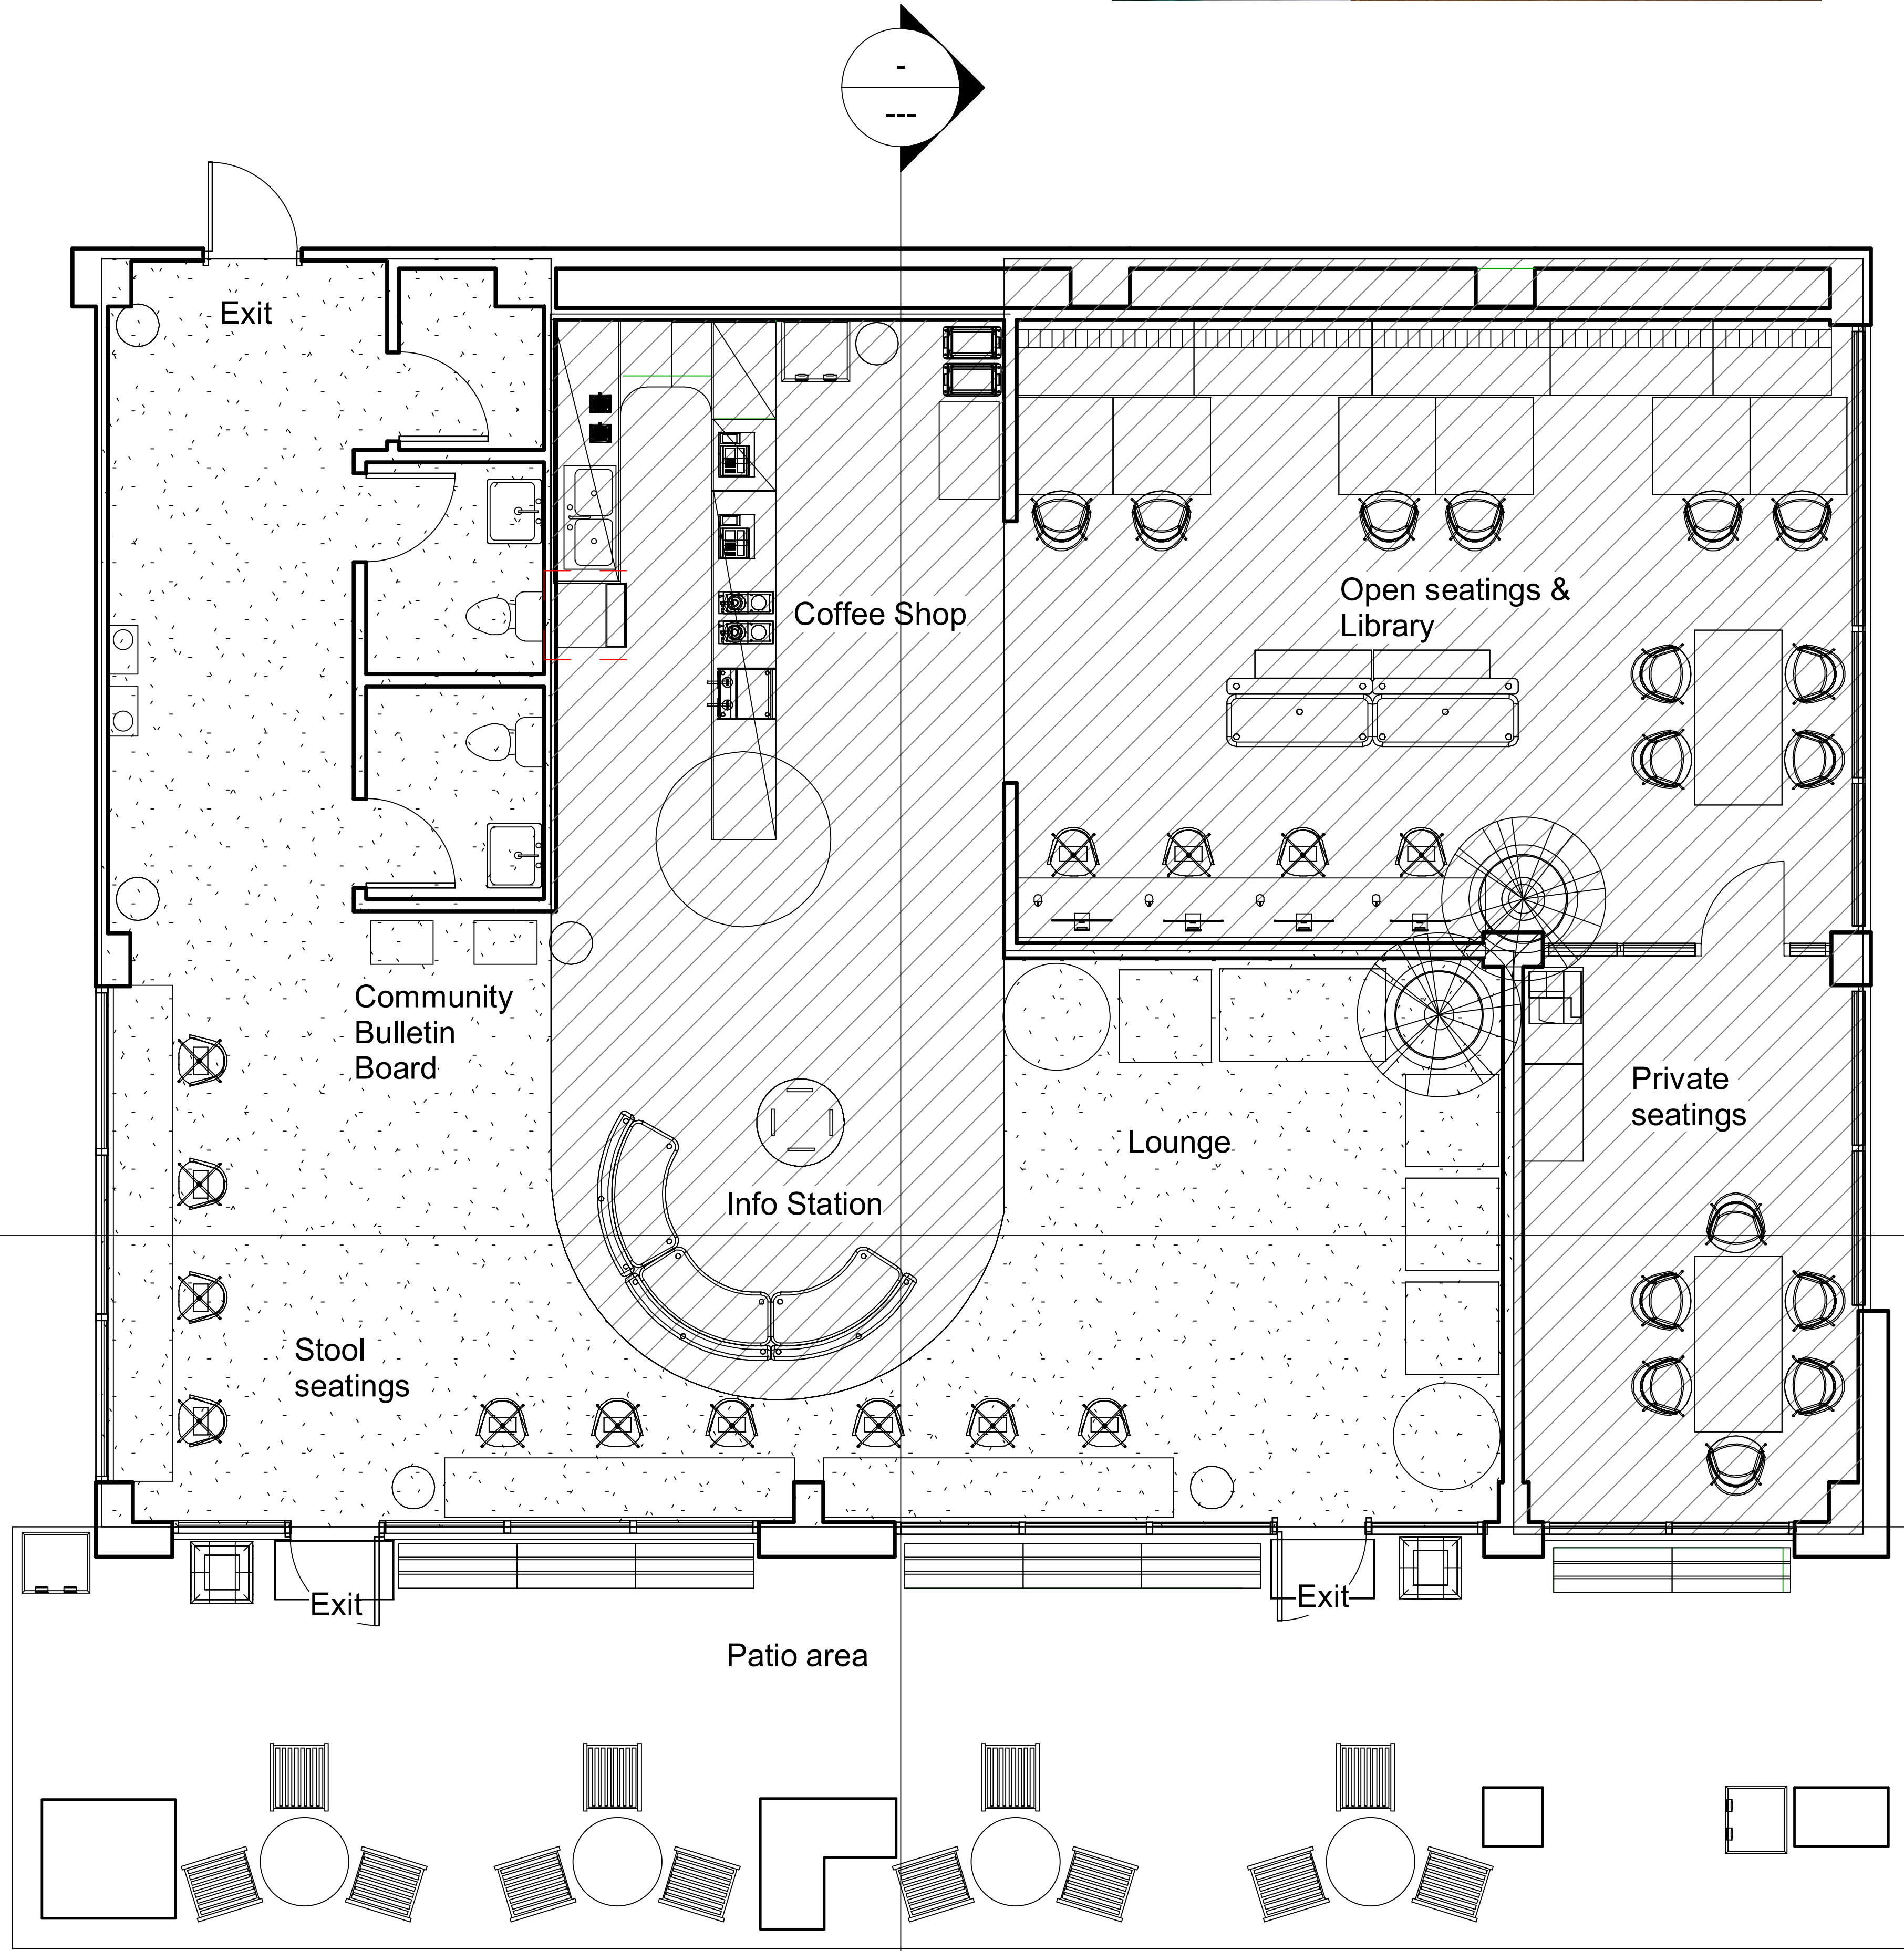

Design Concept

My project is a Coffee Shop in Bellevue College. I would like to give people the feeling they had before the pandemic and a new, fresh, and energetic feeling they will have after the pandemic.

Connection & Continuity

INDES 382
 Boning Zhao
 BC Coffee Shop Design Project
 12/16/2021

Sustainability Strategies

- Use solar panels as part of energy for electricity
- Use sunlight to save energy

Disability Justice

Lower seatings, cashier countertop, and pick up counter are carefully designed for disabilities. Sufficient chairs and wide space will give a safe environment for disabilities and others

Color Palette

The color palette that I have chosen, reminiscent of the seasons, reflecting my design concept by natural colors, bringing gentle and comfortable to the whole space.

Color Harmony
 Complementary colors.

#97ABAA	#92C1AD	#FEA212	#5E775B
Grey green: cool, clean, sober.	Light green: vital, fresh, new.	Orange yellow: dynamic, vibrant.	Dark green: deep, stable, staid.

① Level 1
 1/8" = 1'-0"