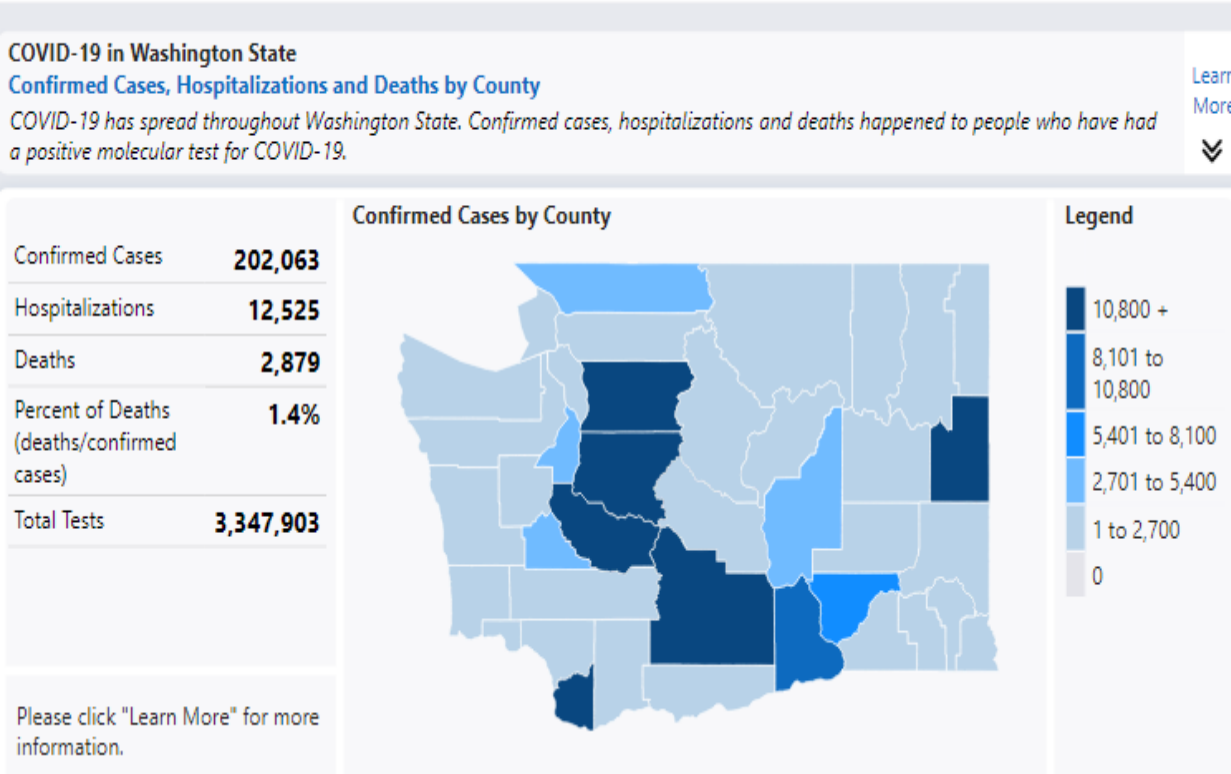

What IE is Doing During COVID-19

BELLEVUE
COLLEGE

Main Obstacles – Confirmed Cases and Travel Ban

Data as of December 12, 2020 11:59PM PT

With specific exceptions, foreign nationals who have been in any of the following countries during the past 14 days may not enter the United States. For a full list of exceptions, please refer to the relevant proclamations in the links below.

- [China](#)
- [Iran](#)
- [European Schengen area](#) (Austria, Belgium, Czech Republic, Denmark, Estonia, Finland, France, Germany, Greece, Hungary, Iceland, Italy, Latvia, Liechtenstein, Lithuania, Luxembourg, Malta, Netherlands, Norway, Poland, Portugal, Slovakia, Slovenia, Spain, Sweden, Switzerland, Monaco, San Marino, Vatican City)
- [United Kingdom](#) (England, Scotland, Wales, Northern Ireland)
- [Republic of Ireland](#)
- [Brazil](#)

[COVID-19 Data Dashboard :: Washington State Department of Health](#)
[Travelers Prohibited from Entry to the United States | CDC](#)

Duolingo Test

Accepted by thousands of institutions worldwide

A screenshot of the Duolingo search interface. At the top, there is a search bar containing the text "bellevue college" and a "FILTER BY:" dropdown menu set to "Undergraduate". Below this is a table with two columns: "Name" and "Location". The table contains one entry: "Bellevue College" in the "Name" column and "Washington, USA" in the "Location" column.

Name	Location
Bellevue College	Washington, USA

- 95 for College credit programs; 85 for Bridge
- Admission purpose ONLY
- BC's English placement test is required for English 101
- 30 free Duolingo test coupons for students in need