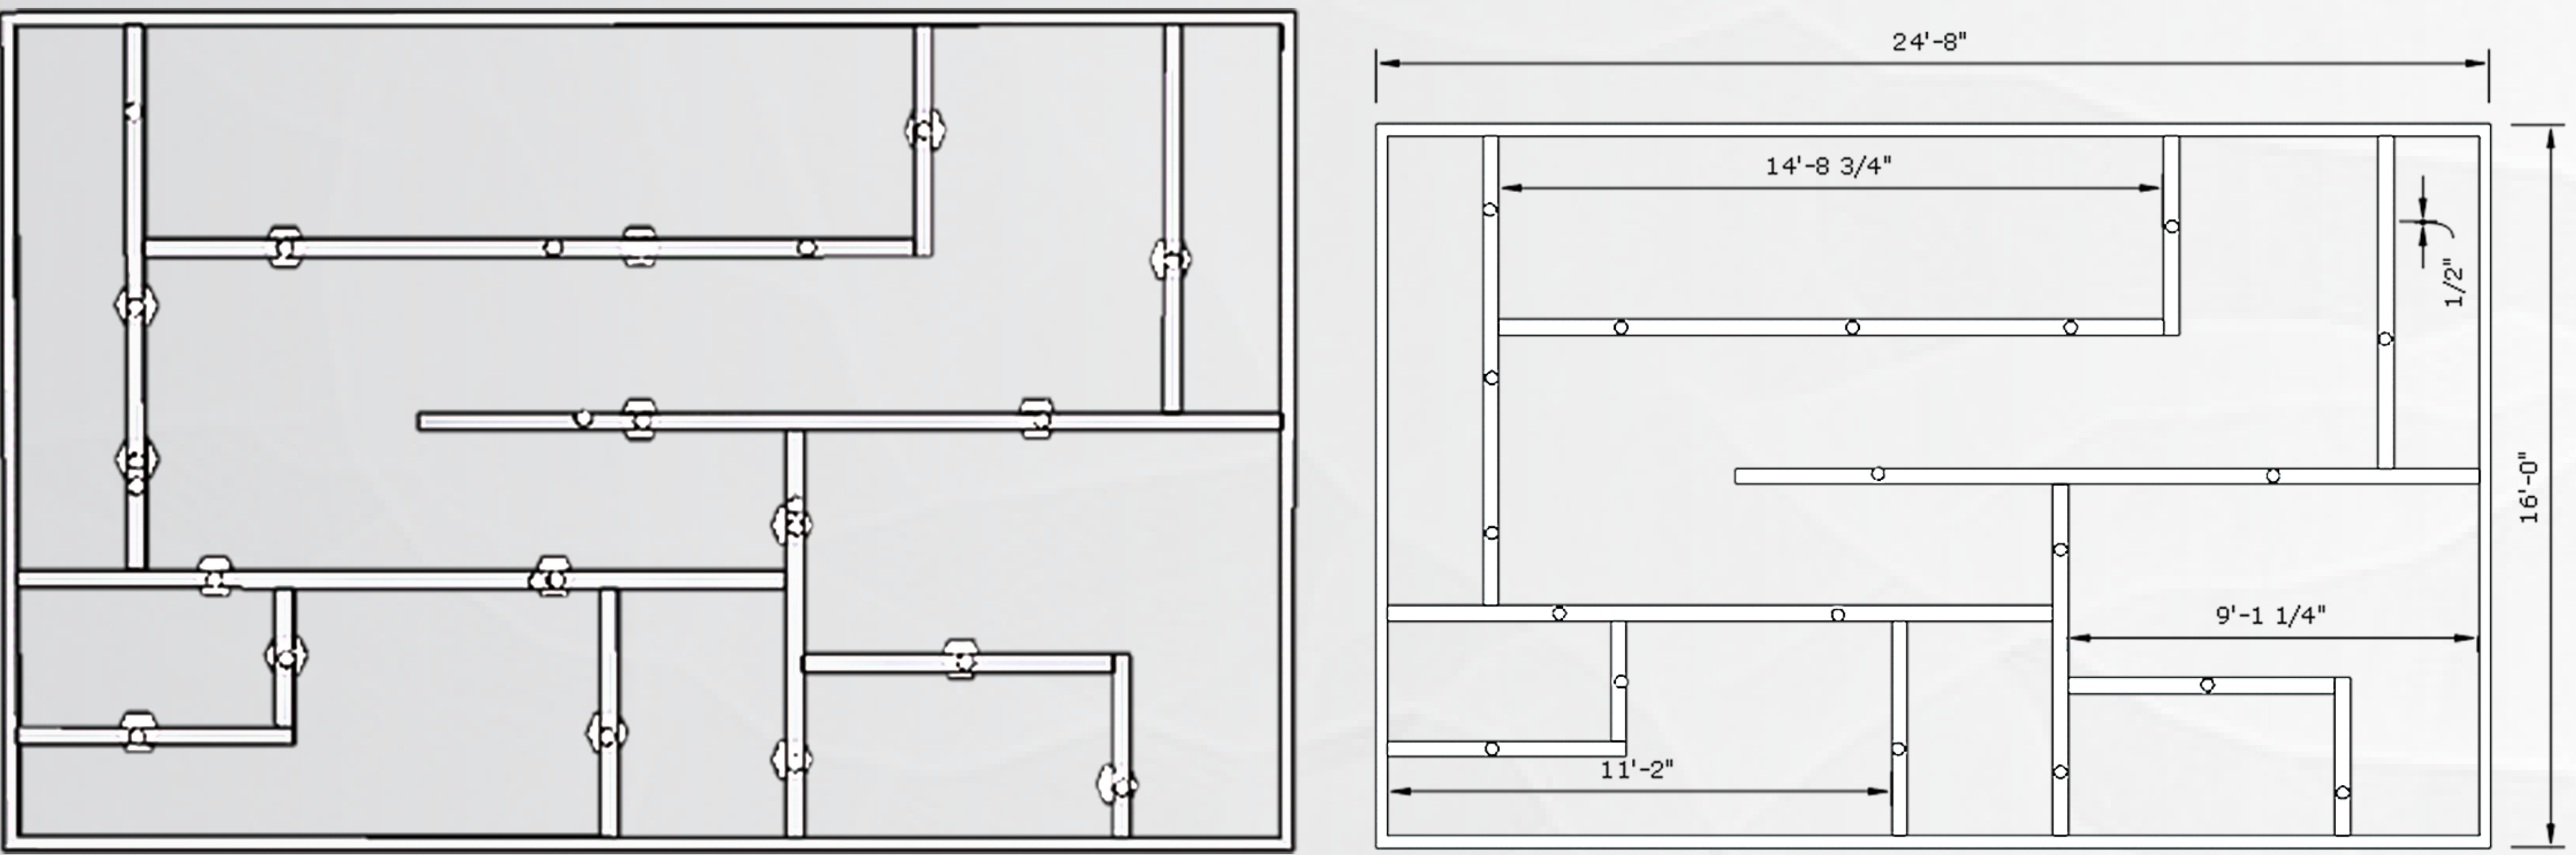

Building INFO and Site Plan - Western Building | 1201 Western AVE, Seattle

Sequential Order

Order of spaces that are arranged in a hierarchy, with their unique purpose.

Asymmetrical Balance

Placement of the spaces, create rhythmic and radiance sense of movement.

Program

- 4,500 sf. - Restaurant
- 4,000 sf. - Outdoor Patio
- 2,000 sf. - Bar
- 800 sf. - Kitchen
- 1,000 sf. - Gym
- 600 sf. - Storage
- 500 sf. - Bathrooms
- 1,100 sf. - Elevator/Stairs

Block Diagram

Cross Section Scale: 1/8" = 1' - 0"

Longitudinal Section Scale: 1/8" = 1' - 0"

Enjoying Happy Hour on the outdoor patio

Having a relaxing time, enjoying the view

Materials - outdoor patio

Happy Hour at TALI

Bar details

Lighting wall details

Wine display details

Drop-in ceiling details

Get comfortable in the lovely lounge

Going to meet with friends

Booth separator details

Private party