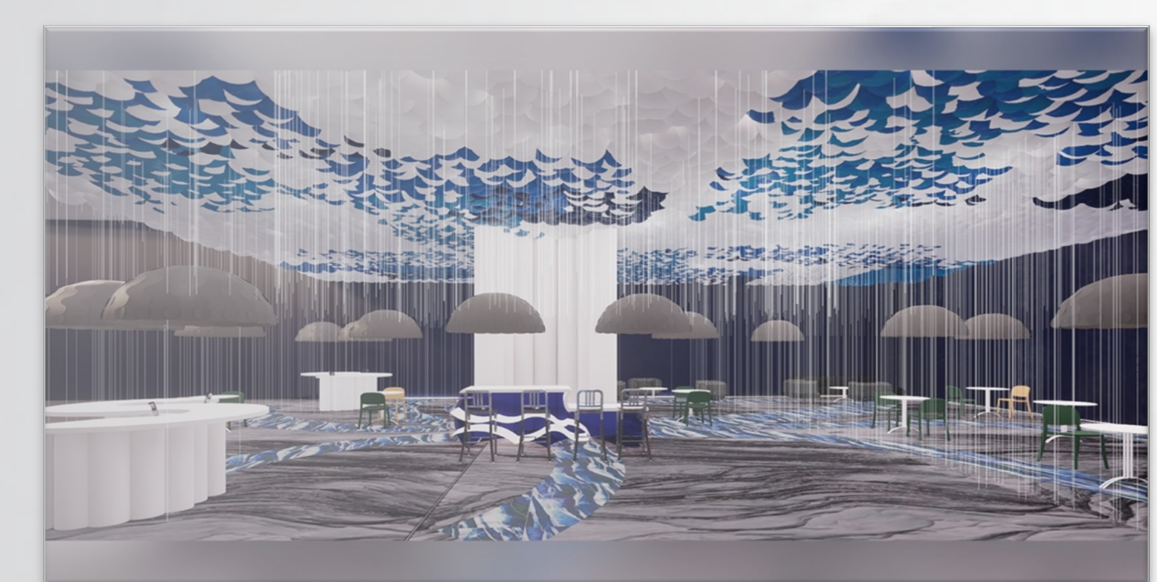

TALI

The Amazing Leisure Immersion

Design Thesis - Sequential Continuity

Intent - To design a place that promotes a sequential order of elements in a unified design.

Point of View - Each family culture is as unique as the family who exemplifies it. The beliefs, values, traditions, customs are influencing the culture. A great community life involves connection, sharing, closeness, and love.

Building INFO and Site Plan - Western Building | 1201 Western AVE, Seattle

Sequential Order

Order of spaces that are arranged in a hierarchy, with their unique purpose.

Asymmetrical Balance

Placement of the spaces, create rhythmic and radiance sense of movement.

Unity

Create elements that support each other and all work together toward a common goal.

Project Vehicle – Boutique Hotel

The Boutique Hotel will be an exclusive hideaway, immerse with unobstructed views of the Seattle waterfront. Located in the Seattle Historic District the hotel will be steps away from Pike Place Market and most of the touristic activities. The hotel will have luxurious accommodations and great facilities for a perfect stay. The guestrooms will be cozy and elegant, spacious and comfortable with large windows to enjoy the views of Seattle waterfront. The boutique hotel will have a contemporary vibe and a modern spirit. The rooftop bar will provide visitors with a special place for an enjoyable Happy Hour. High-quality materials, modern furnishing and peculiar touches will create a memorable experience for the visitors.

Cross Section Scale: 1/8" = 1' - 0"

Longitudinal Section Scale: 1/8" = 1' - 0"

Enjoying Happy Hour on the outdoor patio

Having a relaxing time, enjoying the view

Materials - outdoor patio

Happy Hour at TALI