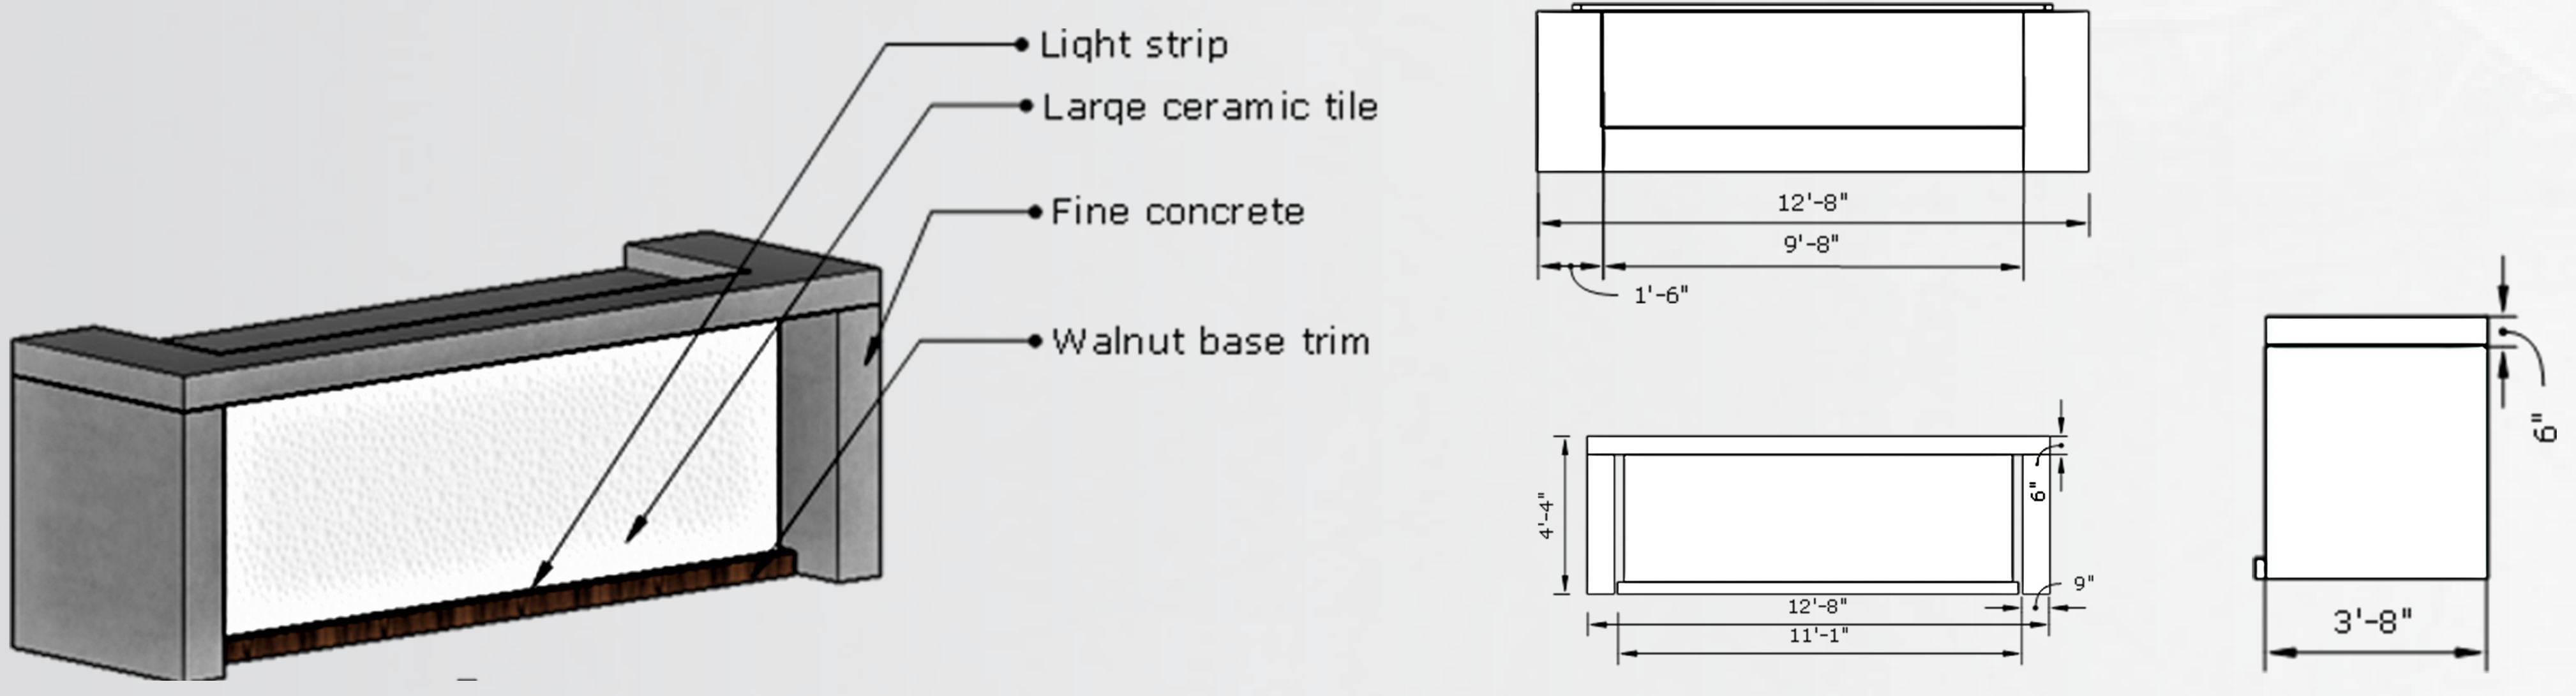

Bar details

Lighting wall details

Wine display details

Drop-in ceiling details