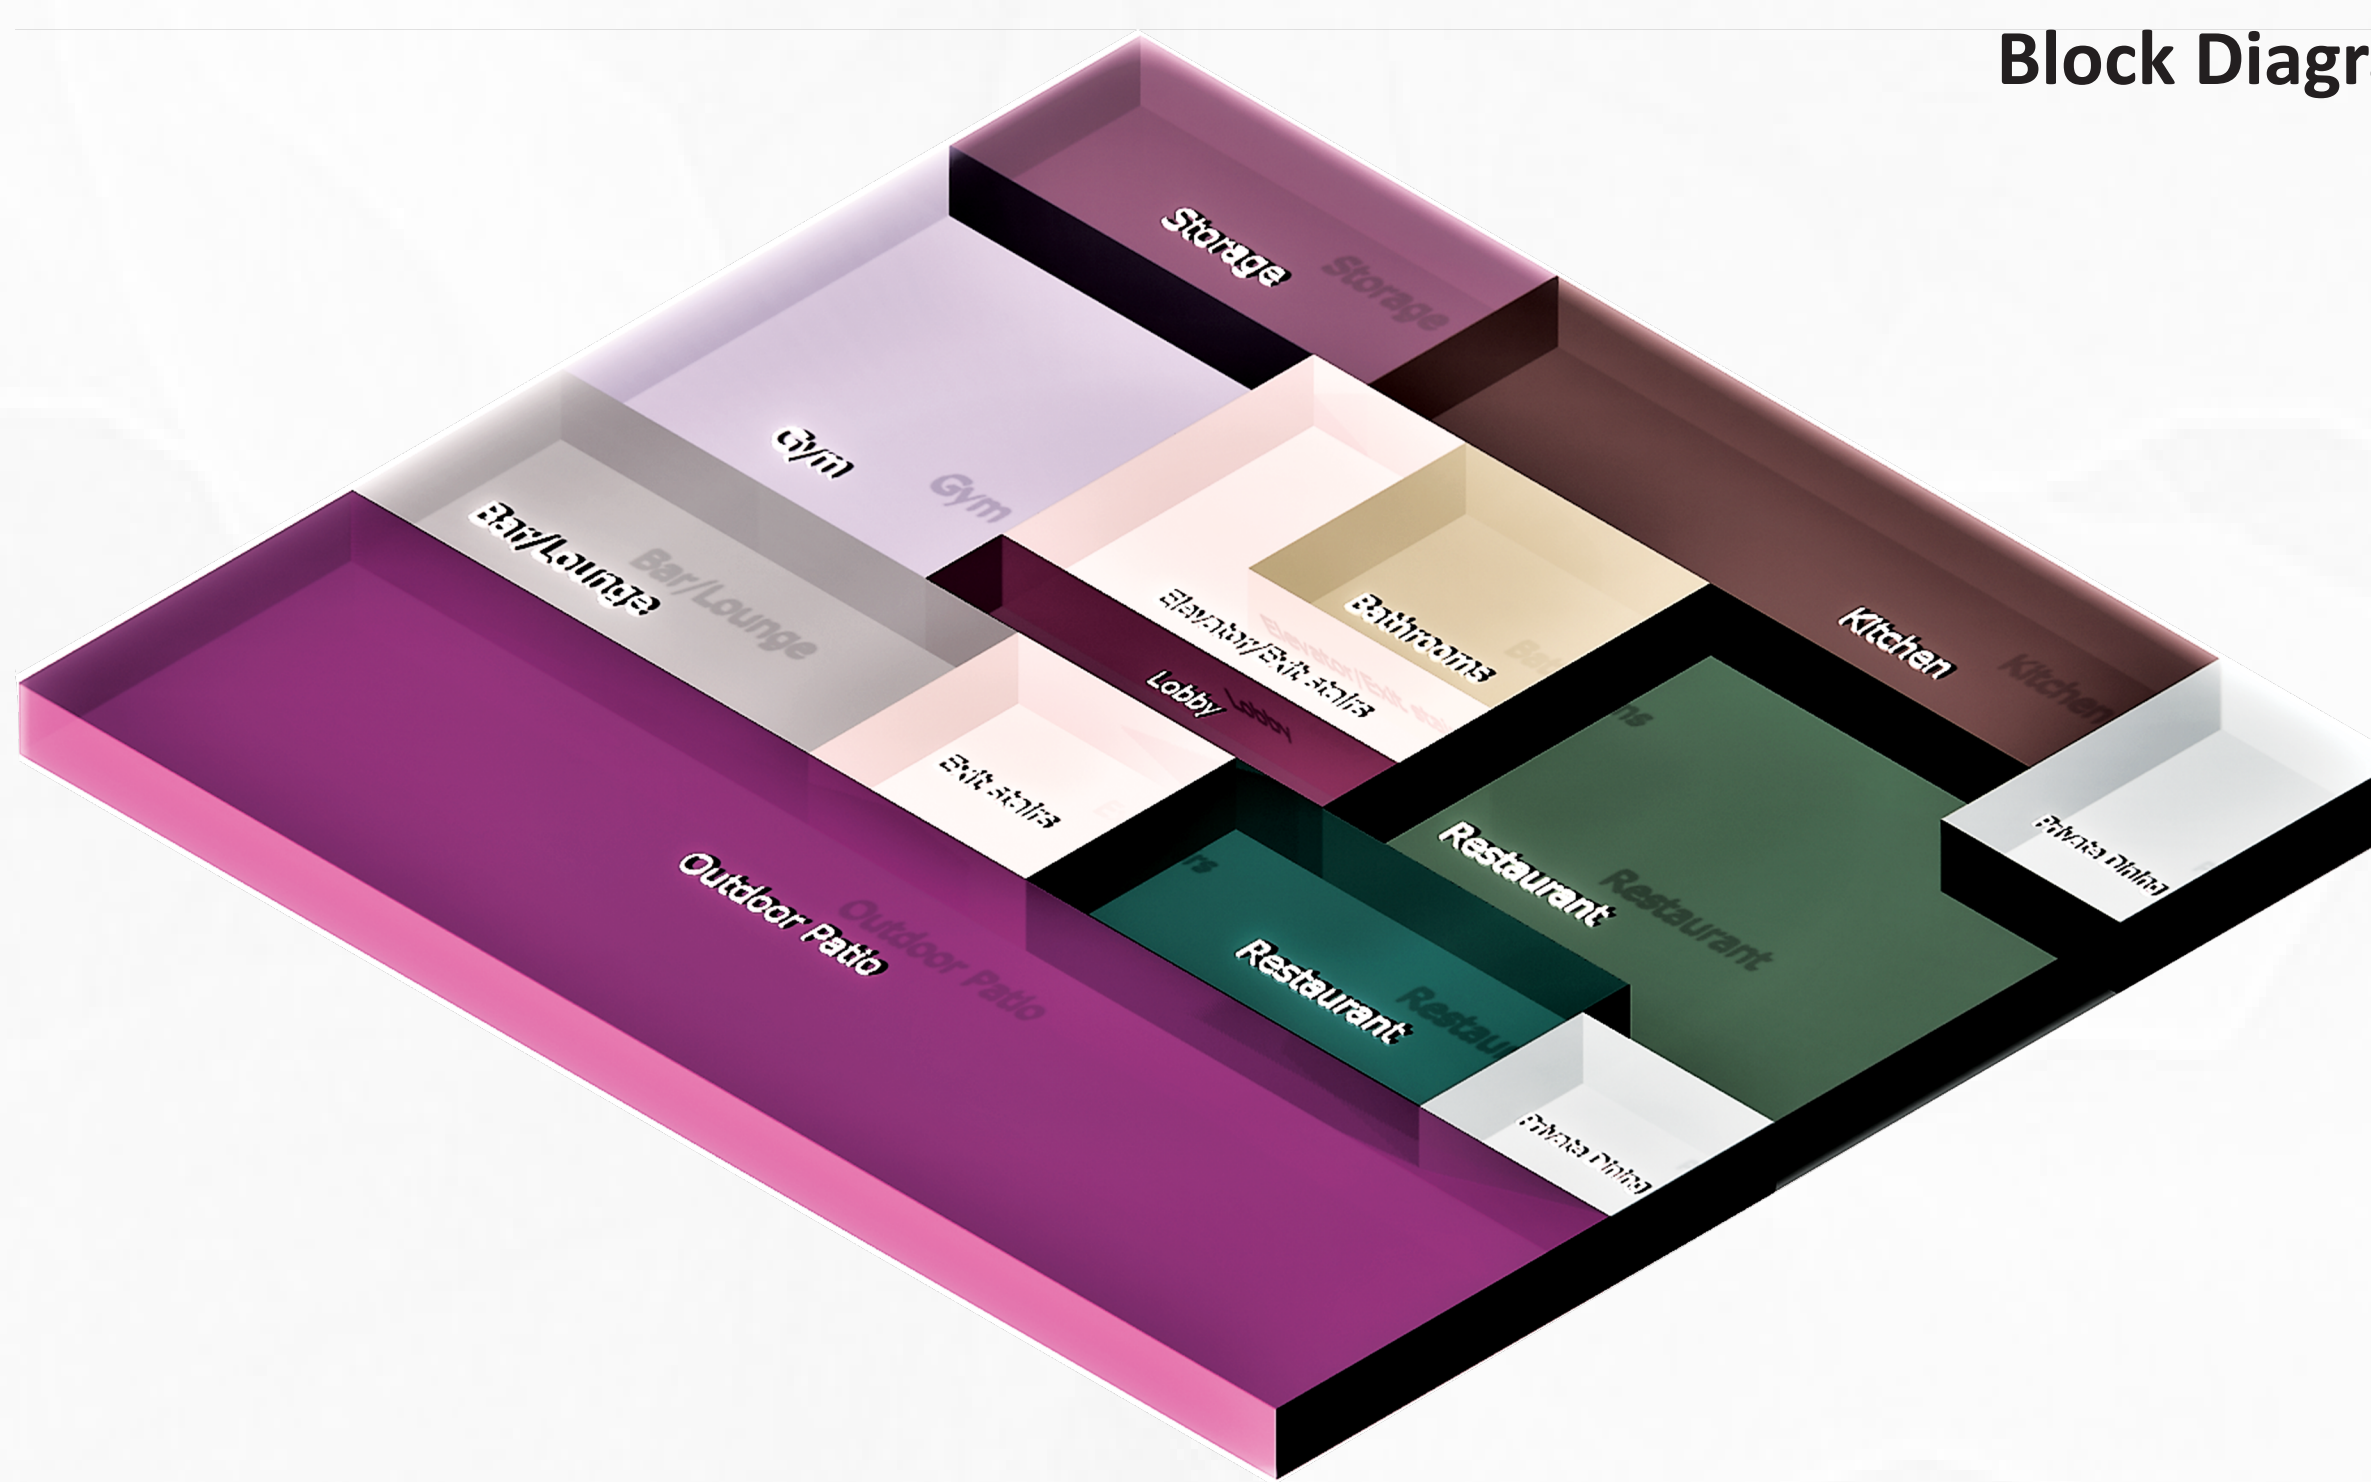

TALI

The Amazing Leisure Immersion

Design Thesis - Sequential Continuity

Intent - To design a place that promotes a sequential order of elements in a unified design.

Point of View - Each family culture is as unique as the family who exemplifies it. The beliefs, values, traditions, customs are influencing the culture. A great community life involves connection, sharing, closeness, and love.

Building INFO and Site Plan - Western Building | 1201 Western AVE, Seattle

Sequential Order

Order of spaces that are arranged in a hierarchy, with their unique purpose.

Asymmetrical Balance

Placement of the spaces, create rhythmic and radiance sense of movement.

Unity

Create elements that support each other and all work together toward a common goal.

Project Vehicle – Boutique Hotel

The Boutique Hotel will be an exclusive hideaway, immerse with unobstructed views of the Seattle waterfront. Located in the Seattle Historic District the hotel will be steps away from Pike Place Market and most of the touristic activities. The hotel will have luxurious accommodations and great facilities for a perfect stay. The guestrooms will be cozy and elegant, spacious and comfortable with large windows to enjoy the views of Seattle waterfront. The boutique hotel will have a contemporary vibe and a modern spirit. The rooftop bar will provide visitors with a special place for an enjoyable Happy Hour. High-quality materials, modern furnishing and peculiar touches will create a memorable experience for the visitors.

Program

- 4,500 sf. - Restaurant
- 4,000 sf. - Outdoor Patio
- 2,000 sf. - Bar
- 800 sf. - Kitchen
- 1,000 sf. - Gym
- 600 sf. - Storage
- 500 sf. - Bathrooms
- 1,100 sf. - Elevator/Stairs

Block Diagram