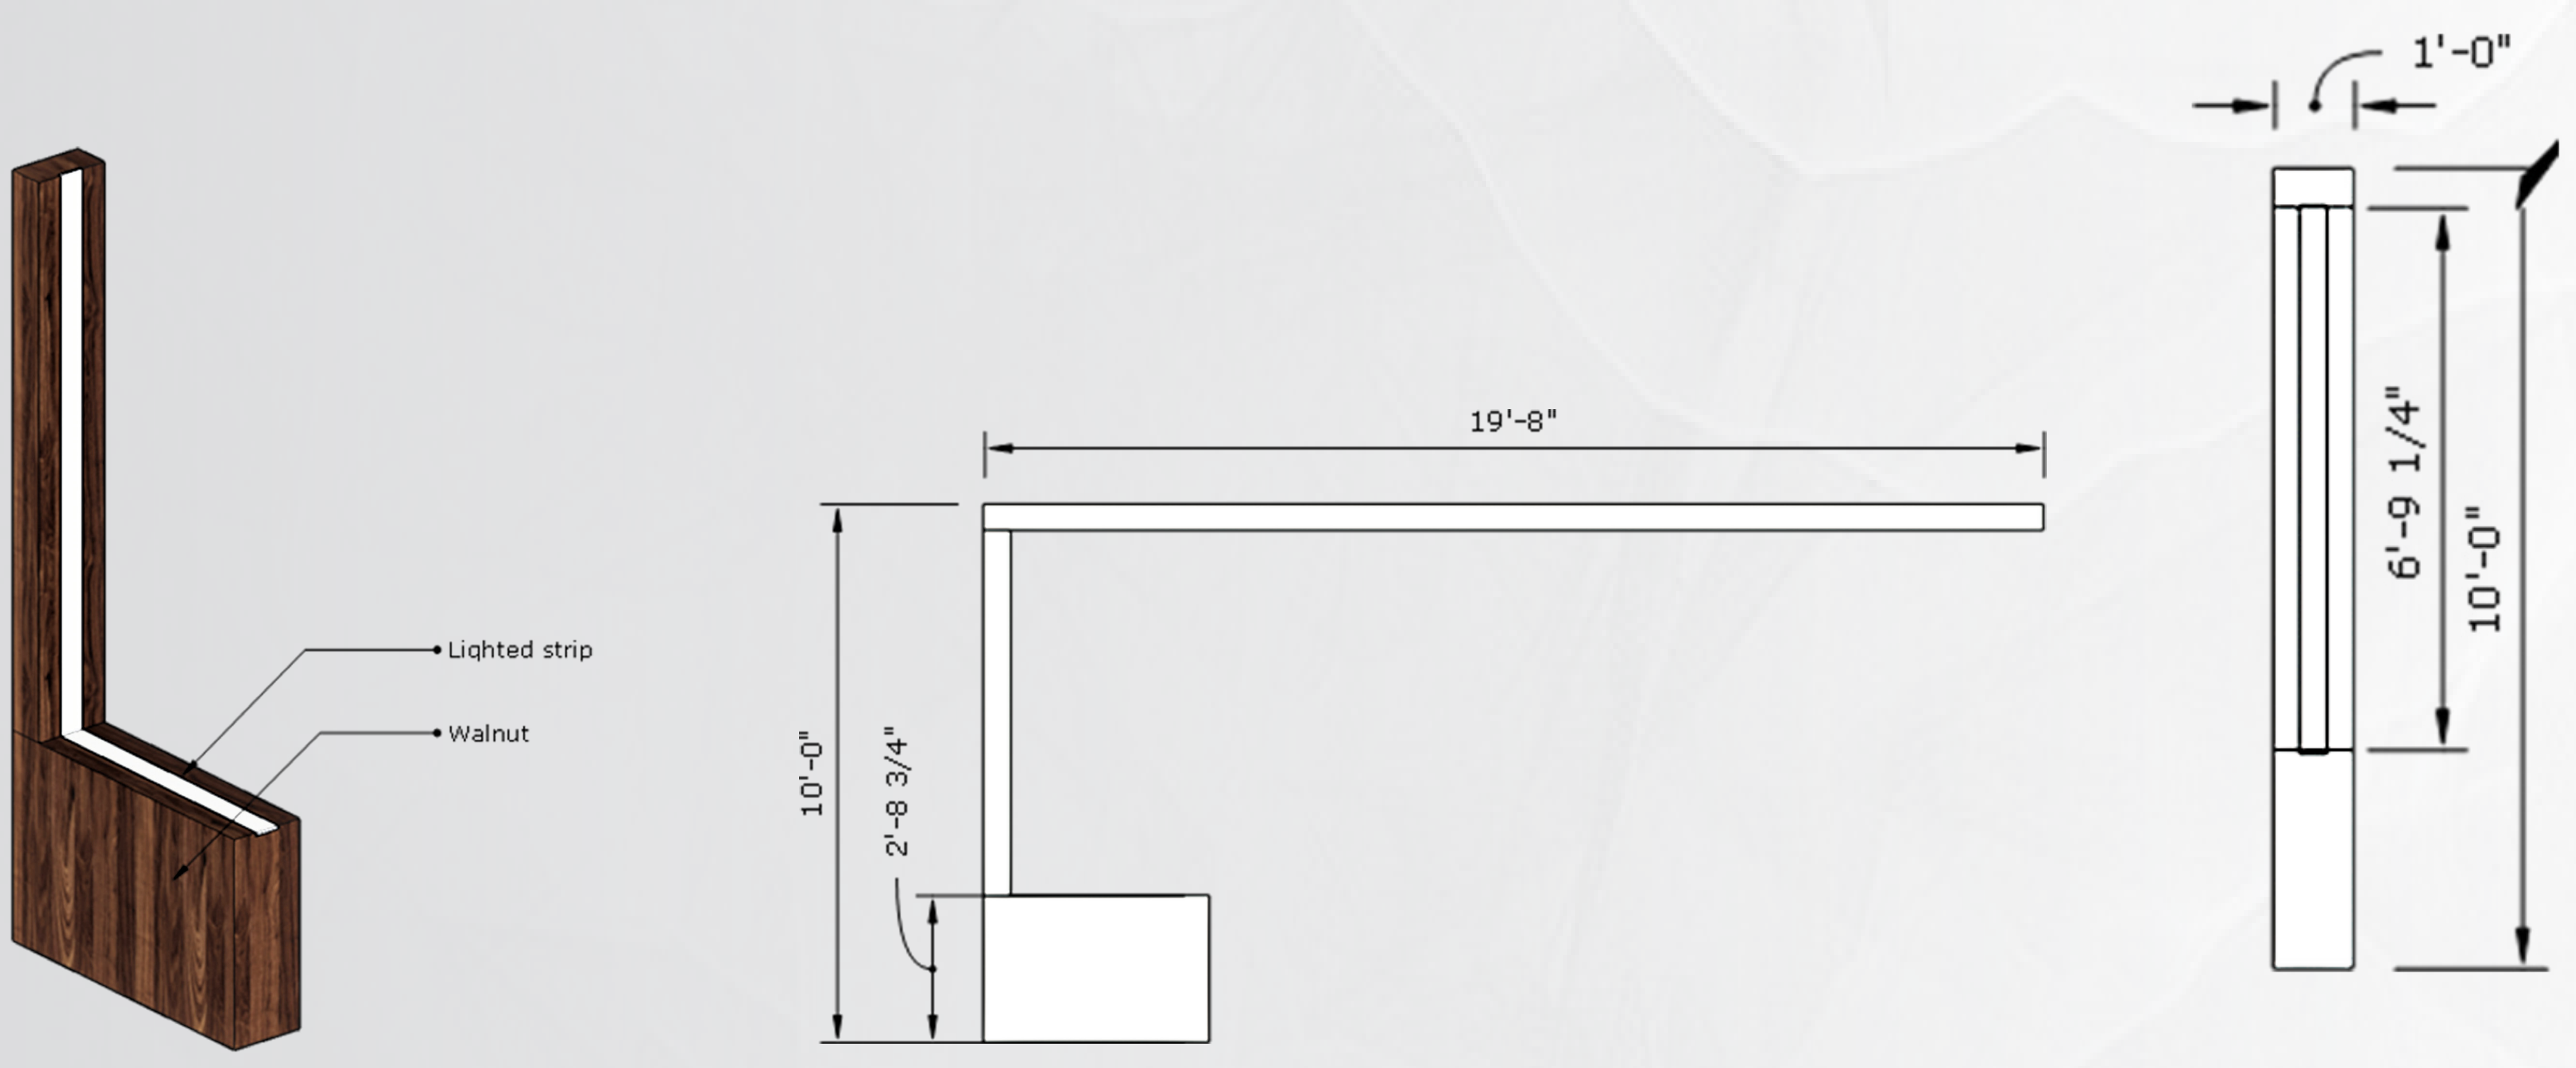

Program

- 4,500 sf. - Restaurant
- 4,000 sf. - Outdoor Patio
- 2,000 sf. - Bar
- 800 sf. - Kitchen
- 1,000 sf. - Gym
- 600 sf. - Storage
- 500 sf. - Bathrooms
- 1,100 sf. - Elevator/Stairs

Block Diagram

Cross Section Scale: 1/8" = 1' - 0"

Longitudinal Section Scale: 1/8" = 1' - 0"

Enjoying Happy Hour on the outdoor patio

Having a relaxing time, enjoying the view

Materials - outdoor patio

Happy Hour at TALI

Bar details

Lighting wall details

Wine display details

Drop-in ceiling details

Get comfortable in the lovely lounge

Going to meet with friends

Booth separator details

Private party