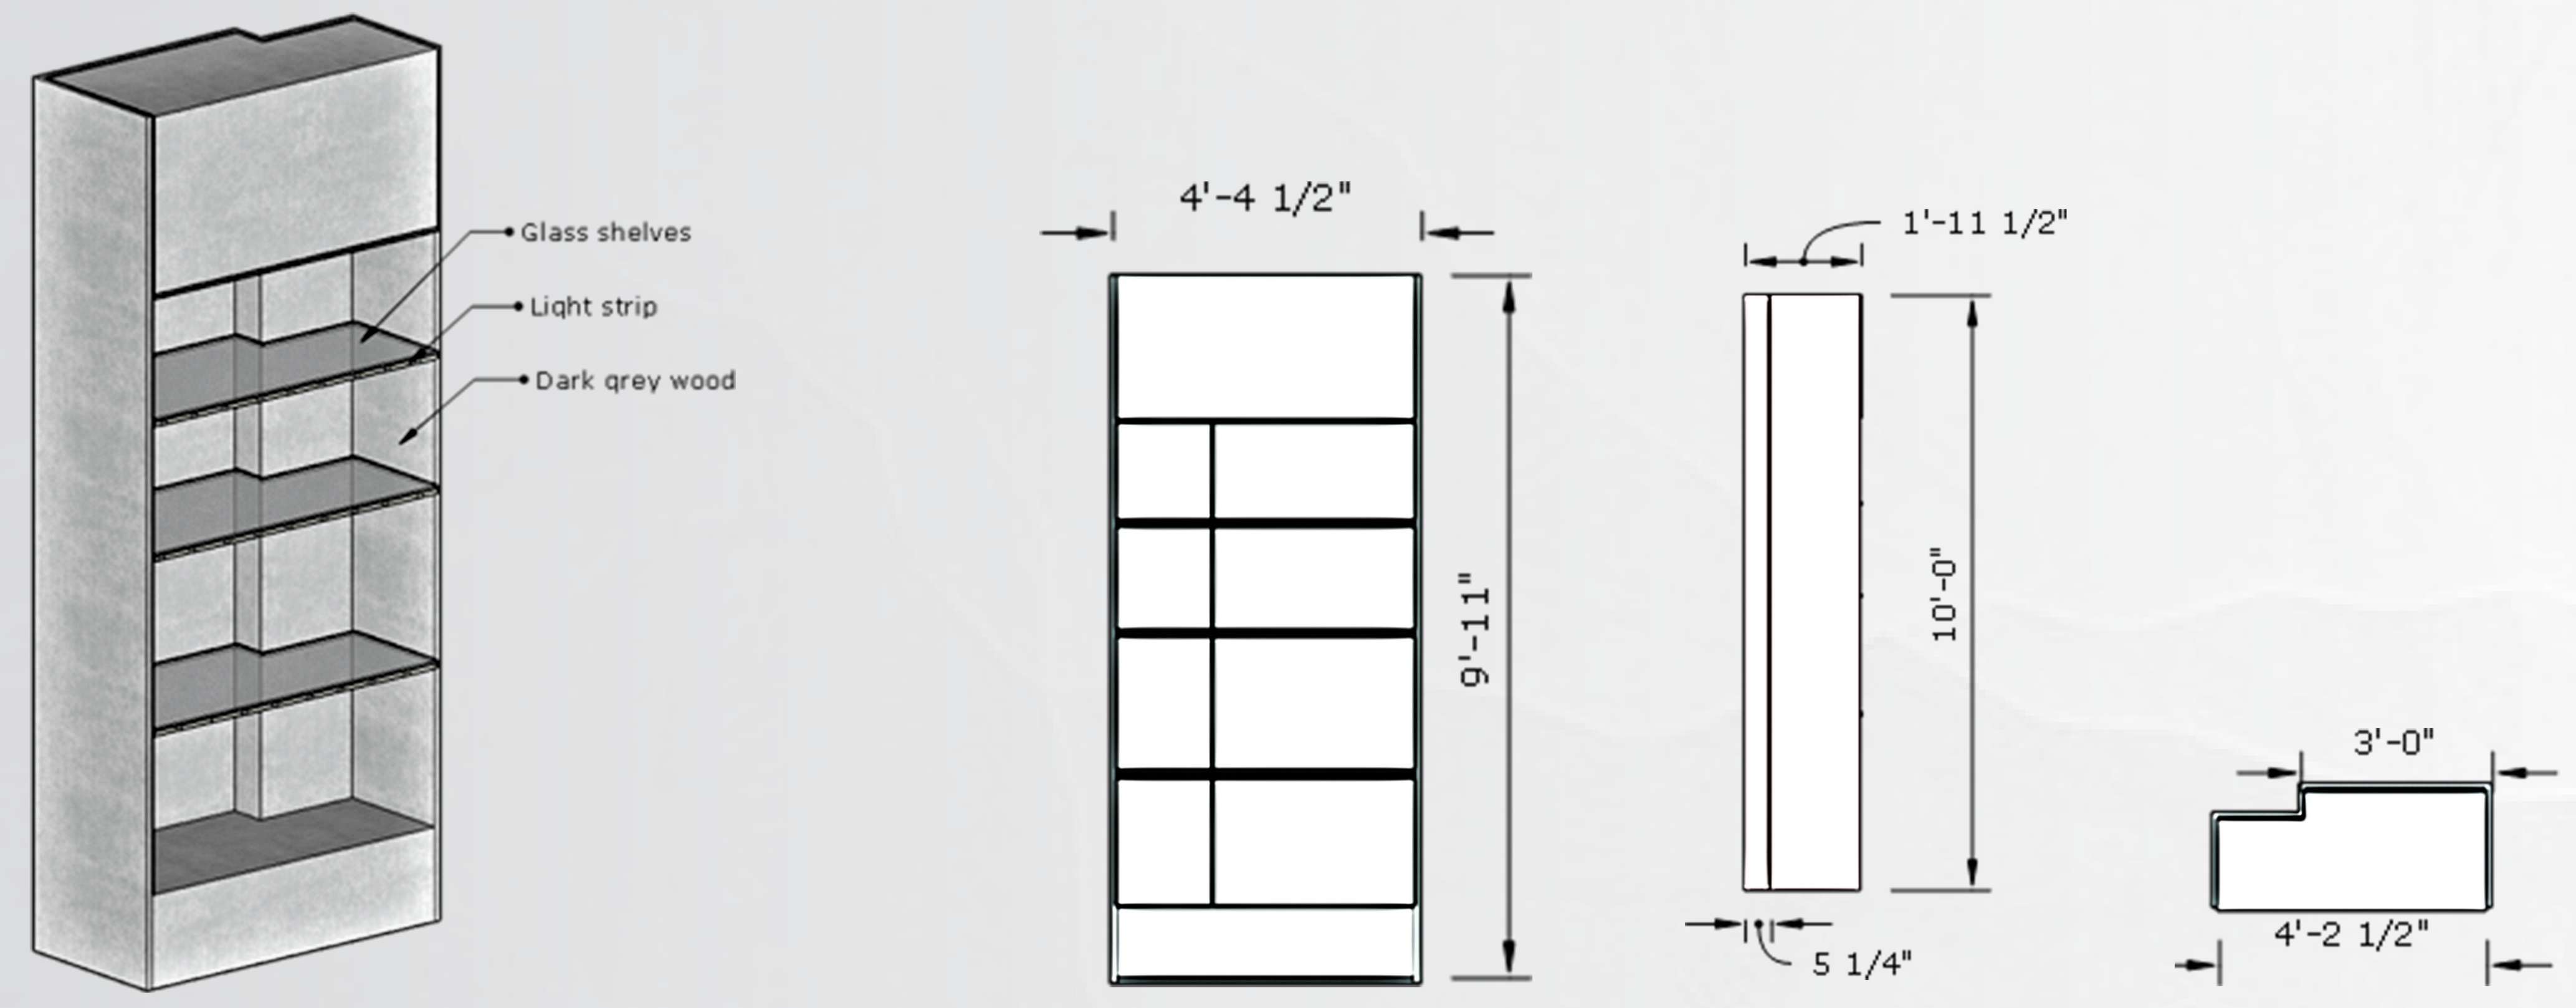

Cross Section Scale: 1/8" = 1' - 0"

Longitudinal Section Scale: 1/8" = 1' - 0"

Enjoying Happy Hour on the outdoor patio

Having a relaxing time, enjoying the view

Materials - outdoor patio

Happy Hour at TALI

Bar details

Lighting wall details

Wine display details

Drop-in ceiling details

Get comfortable in the lovely lounge

Going to meet with friends

Booth separator details

Private party