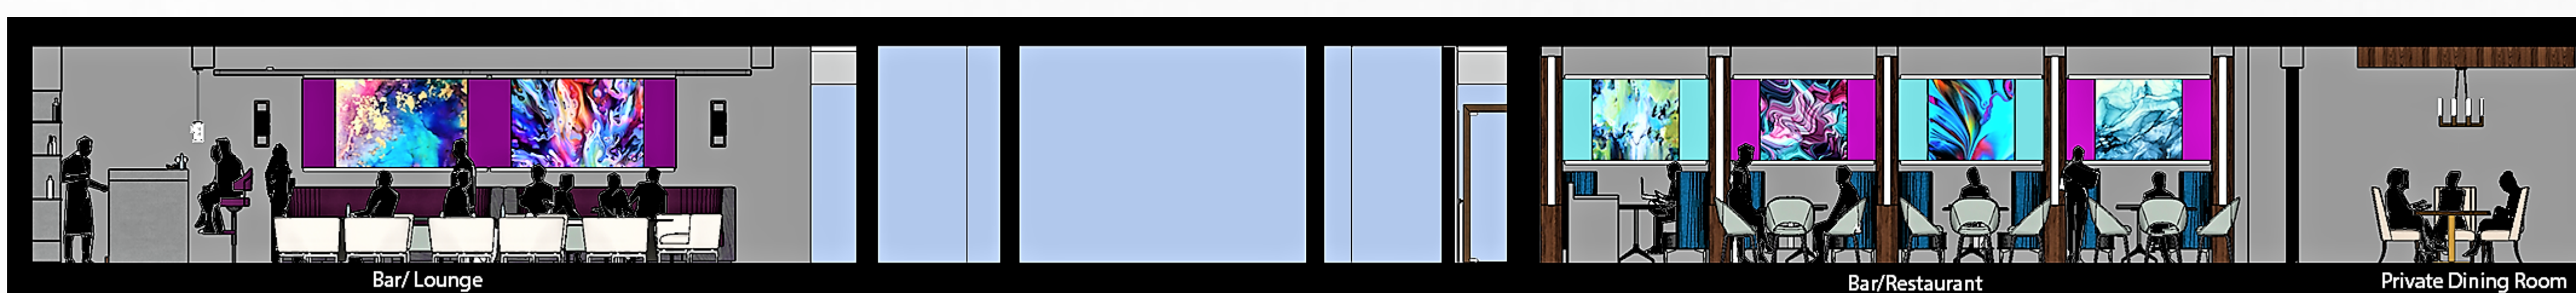

TALI

The Amazing Leisure Immersion

Design Thesis - Sequential Continuity

Intent - To design a place that promotes a sequential order of elements in a unified design.

Point of View - Each family culture is as unique as the family who exemplifies it. The beliefs, values, traditions, customs are influencing the culture. A great community life involves connection, sharing, closeness, and love.

Unity

Create elements that support each other and all work together toward a common goal.

Project Vehicle – Boutique Hotel

The Boutique Hotel will be an exclusive hideaway, immerse with unobstructed views of the Seattle waterfront. Located in the Seattle Historic District the hotel will be steps away from Pike Place Market and most of the touristic activities. The hotel will have luxurious accommodations and great facilities for a perfect stay. The guestrooms will be cozy and elegant, spacious and comfortable with large windows to enjoy the views of Seattle waterfront. The boutique hotel will have a contemporary vibe and a modern spirit. The rooftop bar will provide visitors with a special place for an enjoyable Happy Hour. High-quality materials, modern furnishing and peculiar touches will create a memorable experience for the visitors.

Program

- 4,500 sf. - Restaurant
- 4,000 sf. - Outdoor Patio
- 2,000 sf. - Bar
- 800 sf. - Kitchen
- 1,000 sf. - Gym
- 600 sf. - Storage
- 500 sf. - Bathrooms
- 1,100 sf. - Elevator/Stairs

Block Diagram

Bar details

Lighting wall details

Wine display details

Drop-in ceiling details

Get comfortable in the lovely lounge

Going to meet with friends

Booth separator details

Private party