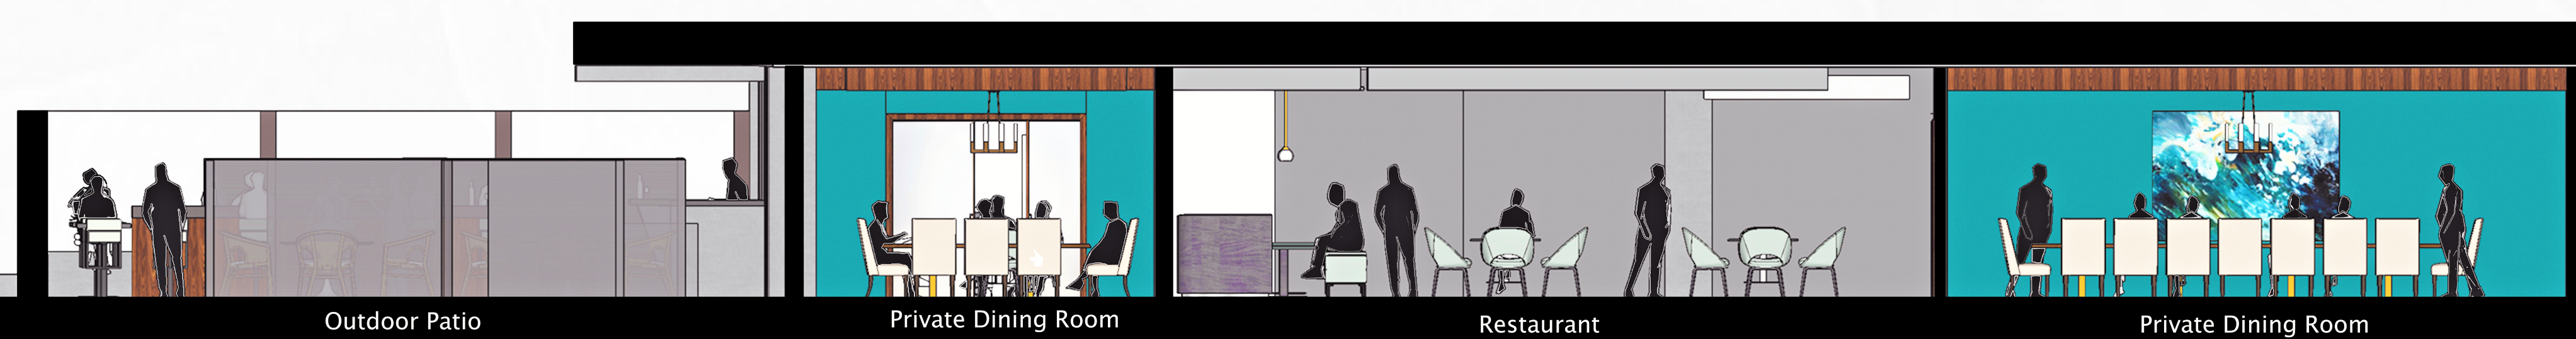

Longitudinal Section Scale: 1/8" = 1' - 0"