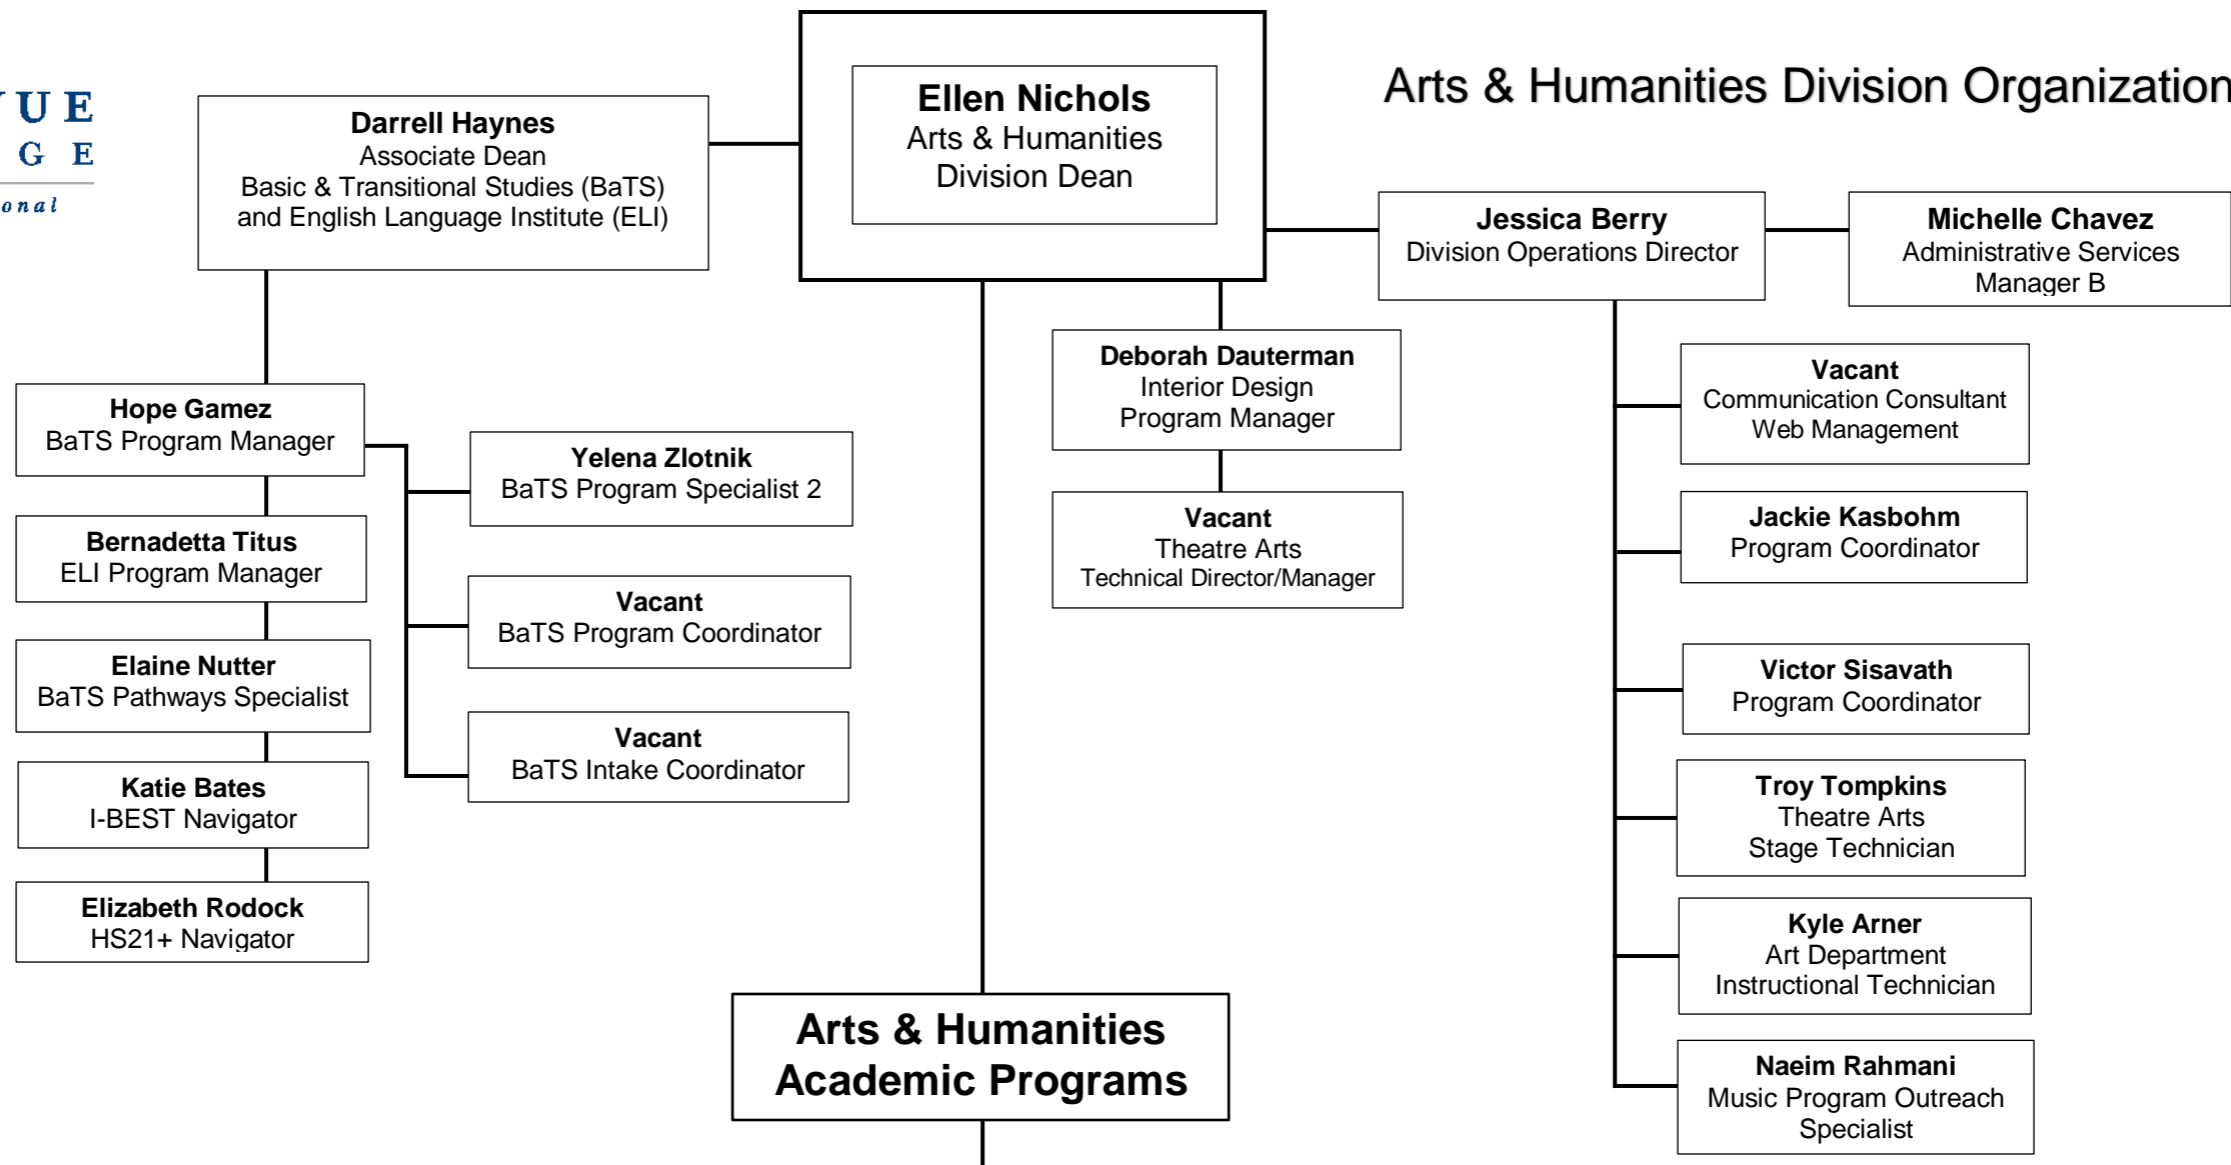

Arts & Humanities Division Organizational Chart

Art	BaTS	Communication Studies	ELI	English	Interior Design	Music	Philosophy	Theatre Arts	World Languages
Chad White Katrina Casprowiak Dale Lindman Christopher Oliver Jono Vaughan	Nancy McEachran (ESL) Eric Nacke (I-BEST) Heidi Songstad (ABE) Marie Brissette Timothy Chang Tonya Estes Ahmad Ghashmari Tom Graham Jean Pauley Claudia Payne Sajonna Sletten	Katherine Medbery-Oleson Jennifer Anderson Stephanie Hurst Amanda Jankus Michael Korolenko Li Liu Laura Nudelman	Ivan Breen Ethan Anderson Rebecca Banset Rob Fieser Cynthia Weintraub	Sean Allen Jose Aparicio Laura Burns Lindsay Haney Maggie Harada Elizabeth Harazim Zhenzhen He-Weatherford Ronald Holland David López-Kopp Nan Ma Natalie Martínez Donna Miguel Hyesu Park Fernando Pérez James Torrence Jeffery White Jun Xu Steve Yarborough	Dan Beert Michael Culpepper Mark Mappala John Passmore Betty Torrell	Thomas Almlí Jim Sisko	W. Russ Payne Mark Storey	Tammi Doyle	Melissa Massie Mari Brunson Weihong Geiger Rick Mangan Eva Norling Mae Sellers Anne Stewart J. Engel Szwaja-Franken