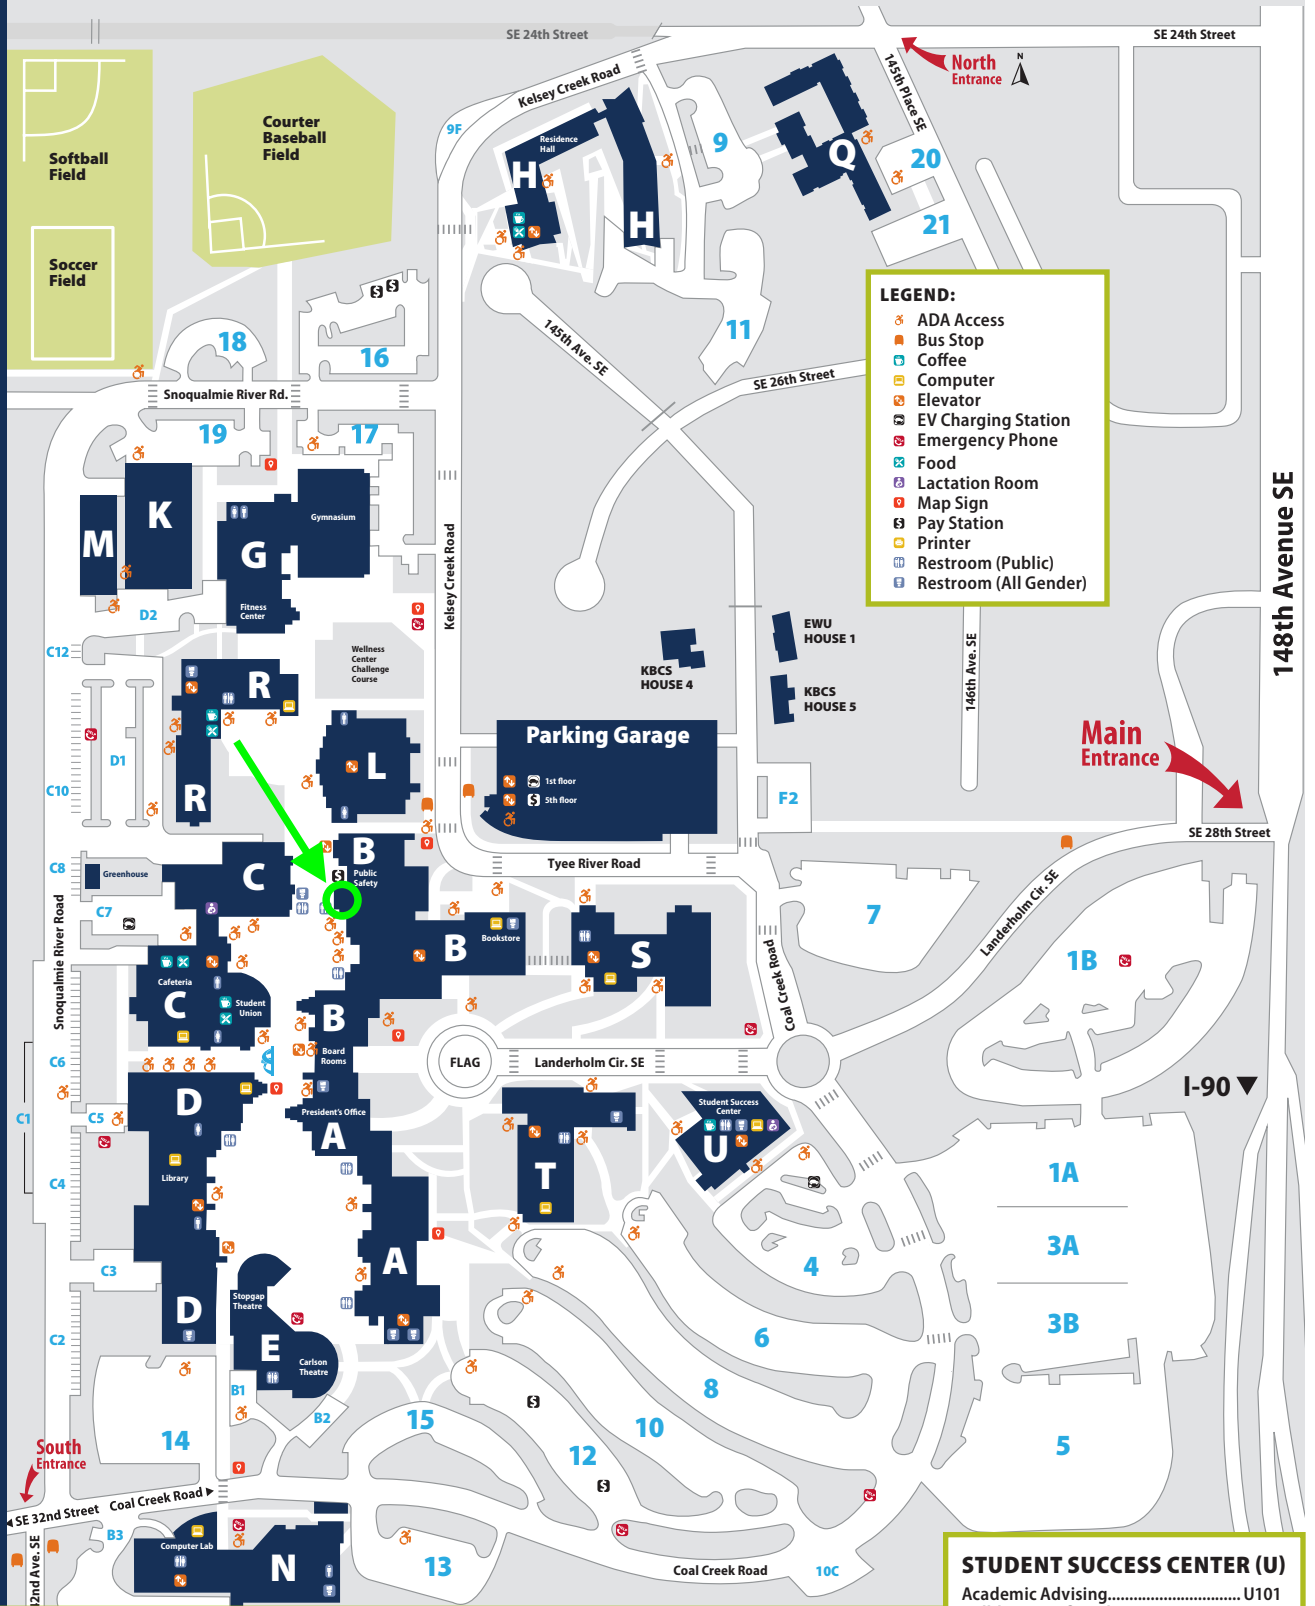

BELLEVUE COLLEGE

3000 Landerholm Circle SE
Bellevue, WA 98007-6484

MAIN CAMPUS PARKING MAP

NEED HELP?

Public Safety
425-564-2400

Student Affairs
425-564-2222

Academic Success Center (Tutoring & Reading, Writing, Math Labs).....D204
Administrative Services B125
Arts & Humanities Division Office.....R230
Art Gallery (The Gallery Space).....D271
Basic Skills Learning Lab R108
Board Room(s) B201
Bookstore B127
Cafeteria C115
Campus Business Center C105
Campus Operations K100
Computer Labs (Open) .....D101 & N250
Conference & Lecture Hall N201
Dance Studio R014
Early Learning Center (ELC) .....Q Building
Eastern Washington University .....House 1
Effectiveness, Research, & Grants.....A242
Faculty Commons.....D104
Fitness Center G111

Foundation.....A101
Gymnasium .....G Building
Health Sciences, Education & Wellness Institute (HSEWI) Division Office.....T208
Human Resources.....B144, B125
Information Technology & Resources.. B233
Institute for Business & Information Technology (iBIT) Division Office.....A254
Institutional Advancement.....A101
Instruction Office/VP of Instruction.....A202
Lactation Rooms.....C236, U003, U308
Library.....D126
KBCS 91.3 FM Main Studio .....House 5
KBCS 91.3 FM Public Affairs .....House 4
Mailroom K106
Meeting/Dining Rooms...C120A/B, C130A/B
Neurodiversity Navigators Program.....B131
PALS Center.....C106
Planetarium B244

President's Office A201
Printing Services D175
Public Safety B132
Puget Sound Regional Archives.....N100
Receiving Dock K102
Science Division Office L200
Social Science Division Office D110
Student Programs .....C building
Theatres:
• Carlson E100
• Stop Gap Studio Theatre E101
Television Services D152
Title IX Office C227
Warehouse K110

STUDENT SUCCESS CENTER (U)

Academic Advising.....U101
Bulldog Benefit Hub U111
Center for Career Connections & Women's Center U304
Counseling Center.....U201
Disability Resource Center U001
High School Initiatives (CEO, Running Start, etc.).....U202
International Education & Global Initiatives.....U202
Multicultural Services.....U218
Student Affairs U307
Student Central:
• Enrollment Services.....U104
• Financial Aid.....U104
• Testing & Evaluations U113
• Student Financial Services.....U107
TRIO U217
Veteran's Office U306
Welcome Center U120
Workforce Education U212

LEARN MORE:
bellevuecollege.edu/visitors